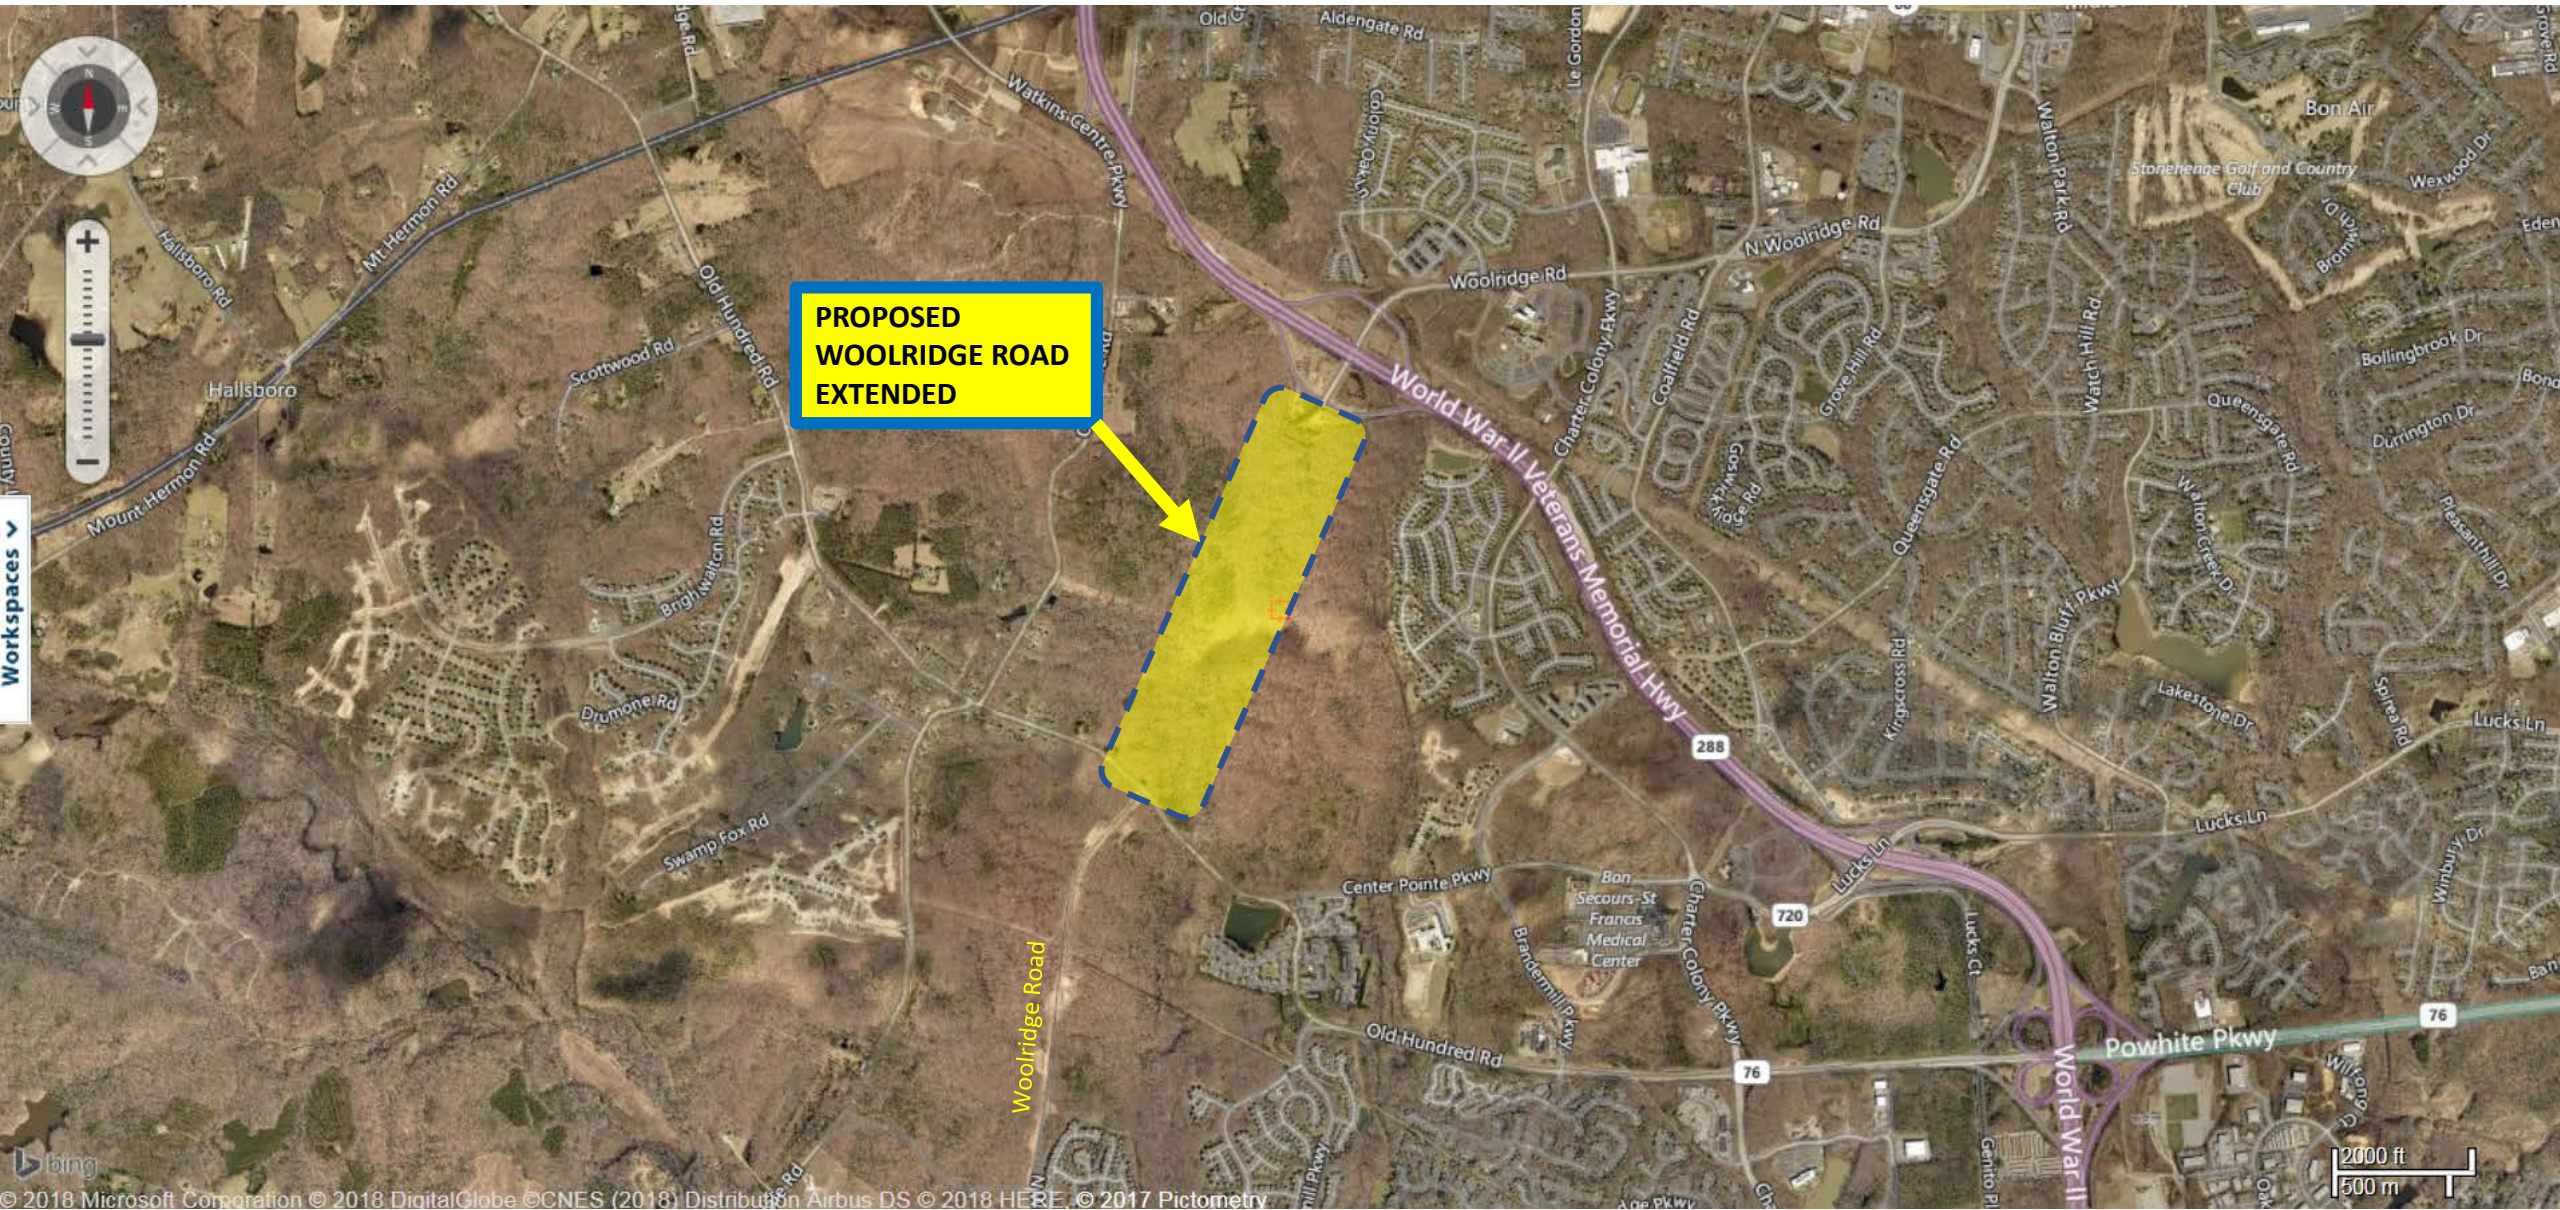

WOOLRIDGE ROAD EXTENDED (RT 288 – OLD HUNDRED RD)

**PROPOSED
WOOLRIDGE ROAD
EXTENDED**

2000 ft
500 m