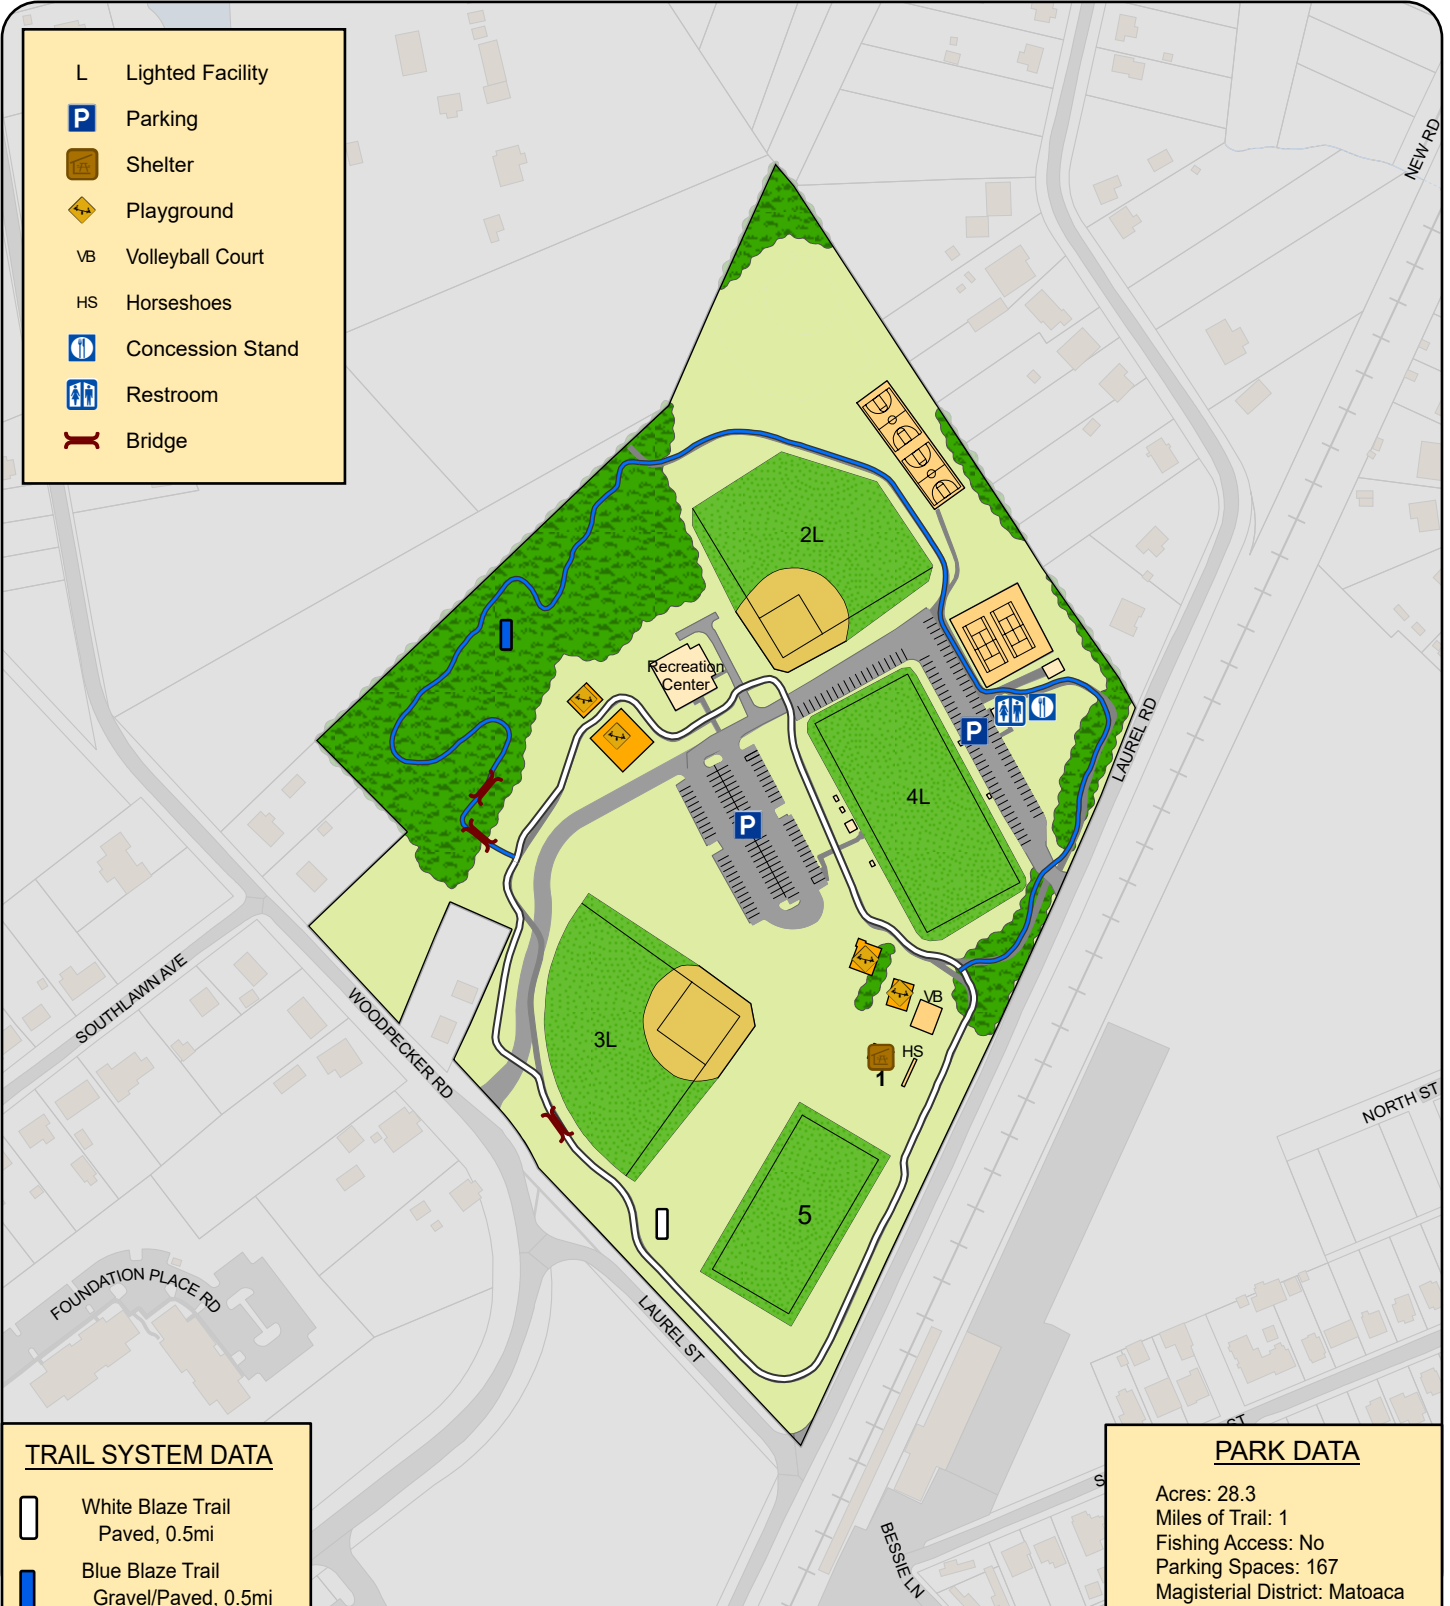

ETTRICK PARK

Chesterfield County, Virginia Parks and Recreation

- L Lighted Facility
- P Parking
- Shelter
- Playground
- VB Volleyball Court
- HS Horseshoes
- Concession Stand
- Restroom
- Bridge

TRAIL SYSTEM DATA

- White Blaze Trail
Paved, 0.5mi
- Blue Blaze Trail
Gravel/Paved, 0.5mi
- Total Miles of Trail: 1

PARK DATA

- Acres: 28.3
- Miles of Trail: 1
- Fishing Access: No
- Parking Spaces: 167
- Magisterial District: Matoaca
- Maintenance District: 1
- GPIN: 7946143228

20621 Woodpecker Road
South Chesterfield, Virginia 23803
www.chesterfield.gov/parks

Issue Date: 5/18/2021