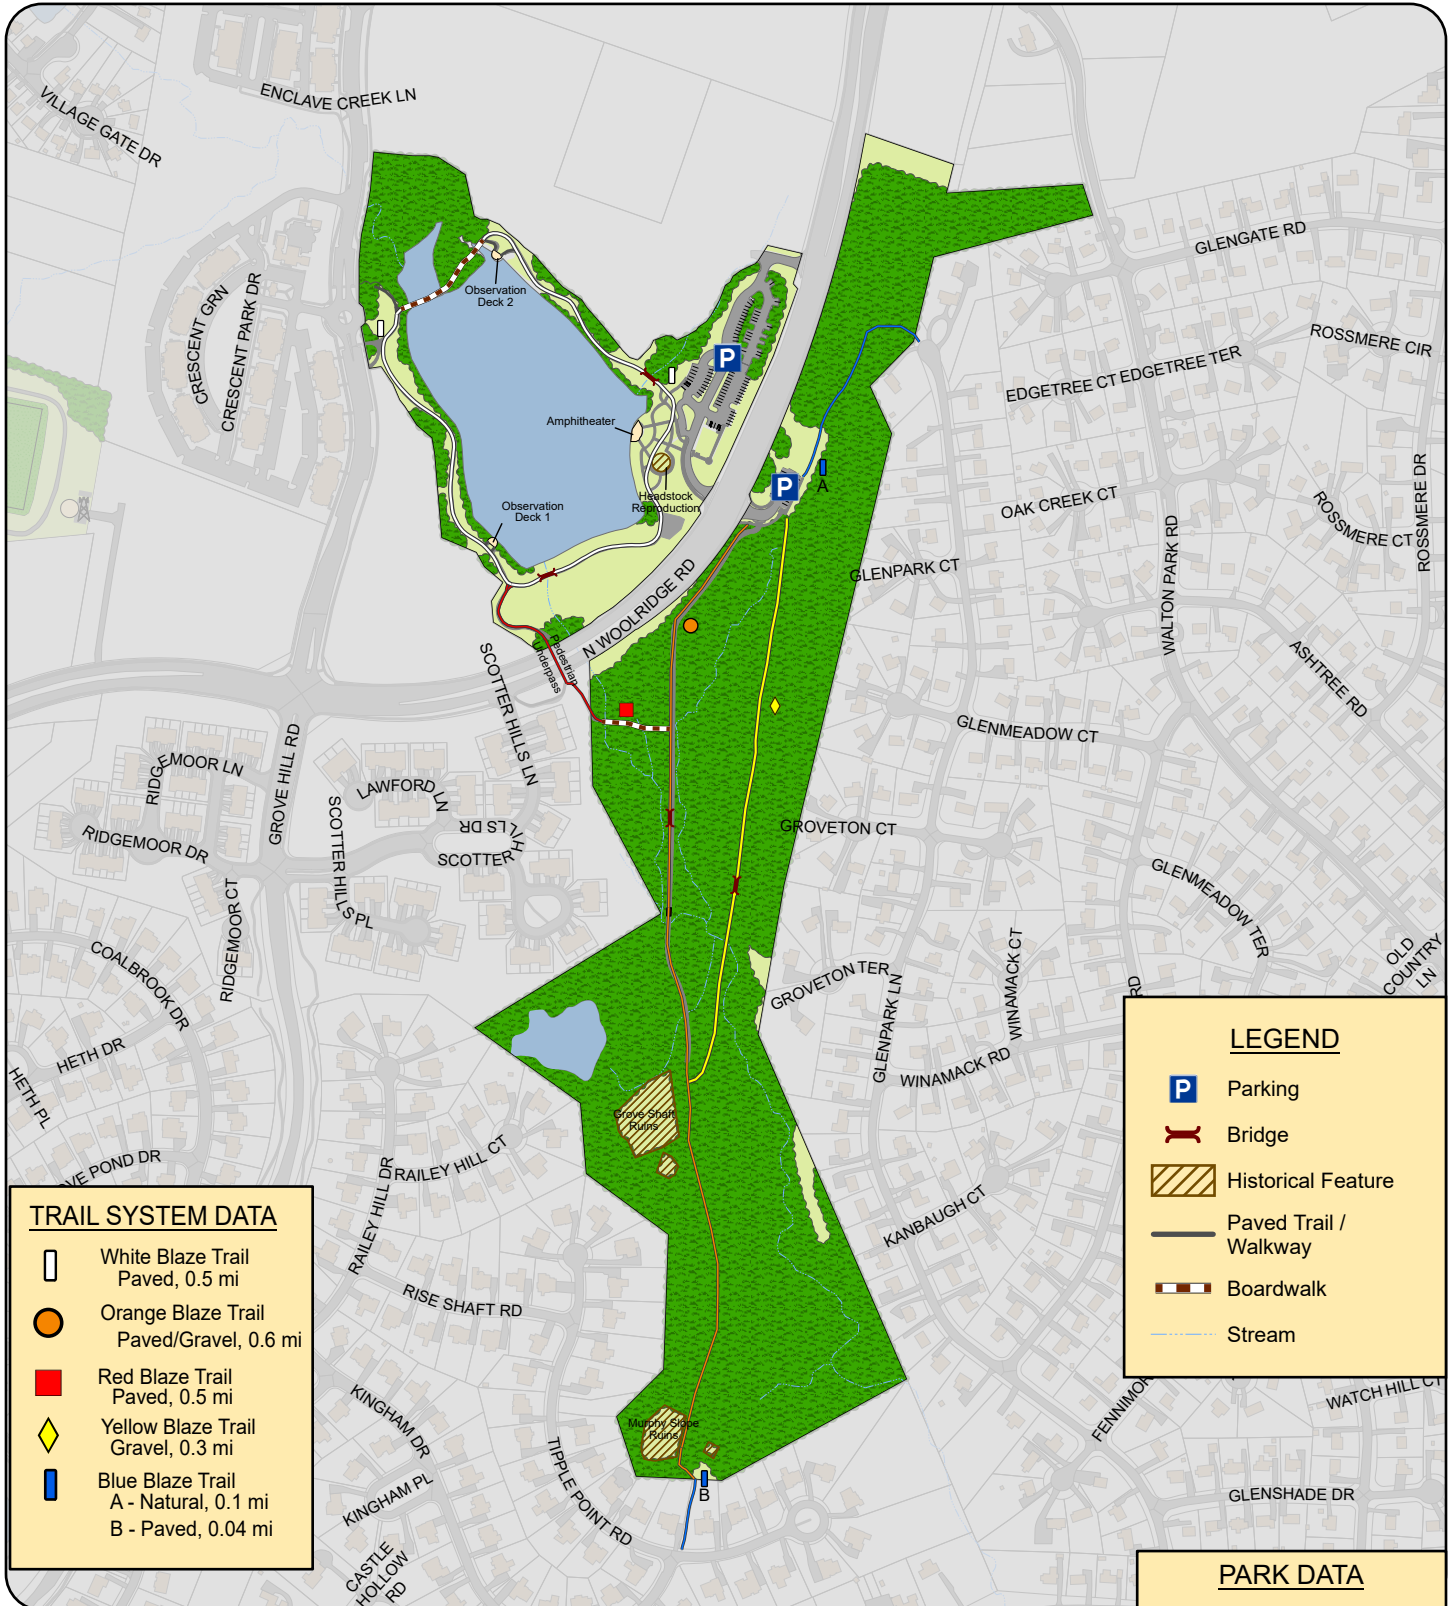

MID-LOTHIAN MINES PARK

Chesterfield County, Virginia Parks and Recreation

TRAIL SYSTEM DATA	
	White Blaze Trail Paved, 0.5 mi
	Orange Blaze Trail Paved/Gravel, 0.6 mi
	Red Blaze Trail Paved, 0.5 mi
	Yellow Blaze Trail Gravel, 0.3 mi
	Blue Blaze Trail A - Natural, 0.1 mi B - Paved, 0.04 mi

LEGEND	
	Parking
	Bridge
	Historical Feature
	Paved Trail / Walkway
	Boardwalk
	Stream

PARK DATA	
Acres: 43.6	
Miles of Trail: 1.6	
Parking Spaces: 20	
Magisterial District: Midlothian	
Maintenance District: 4	
GPIN: 7317045127	