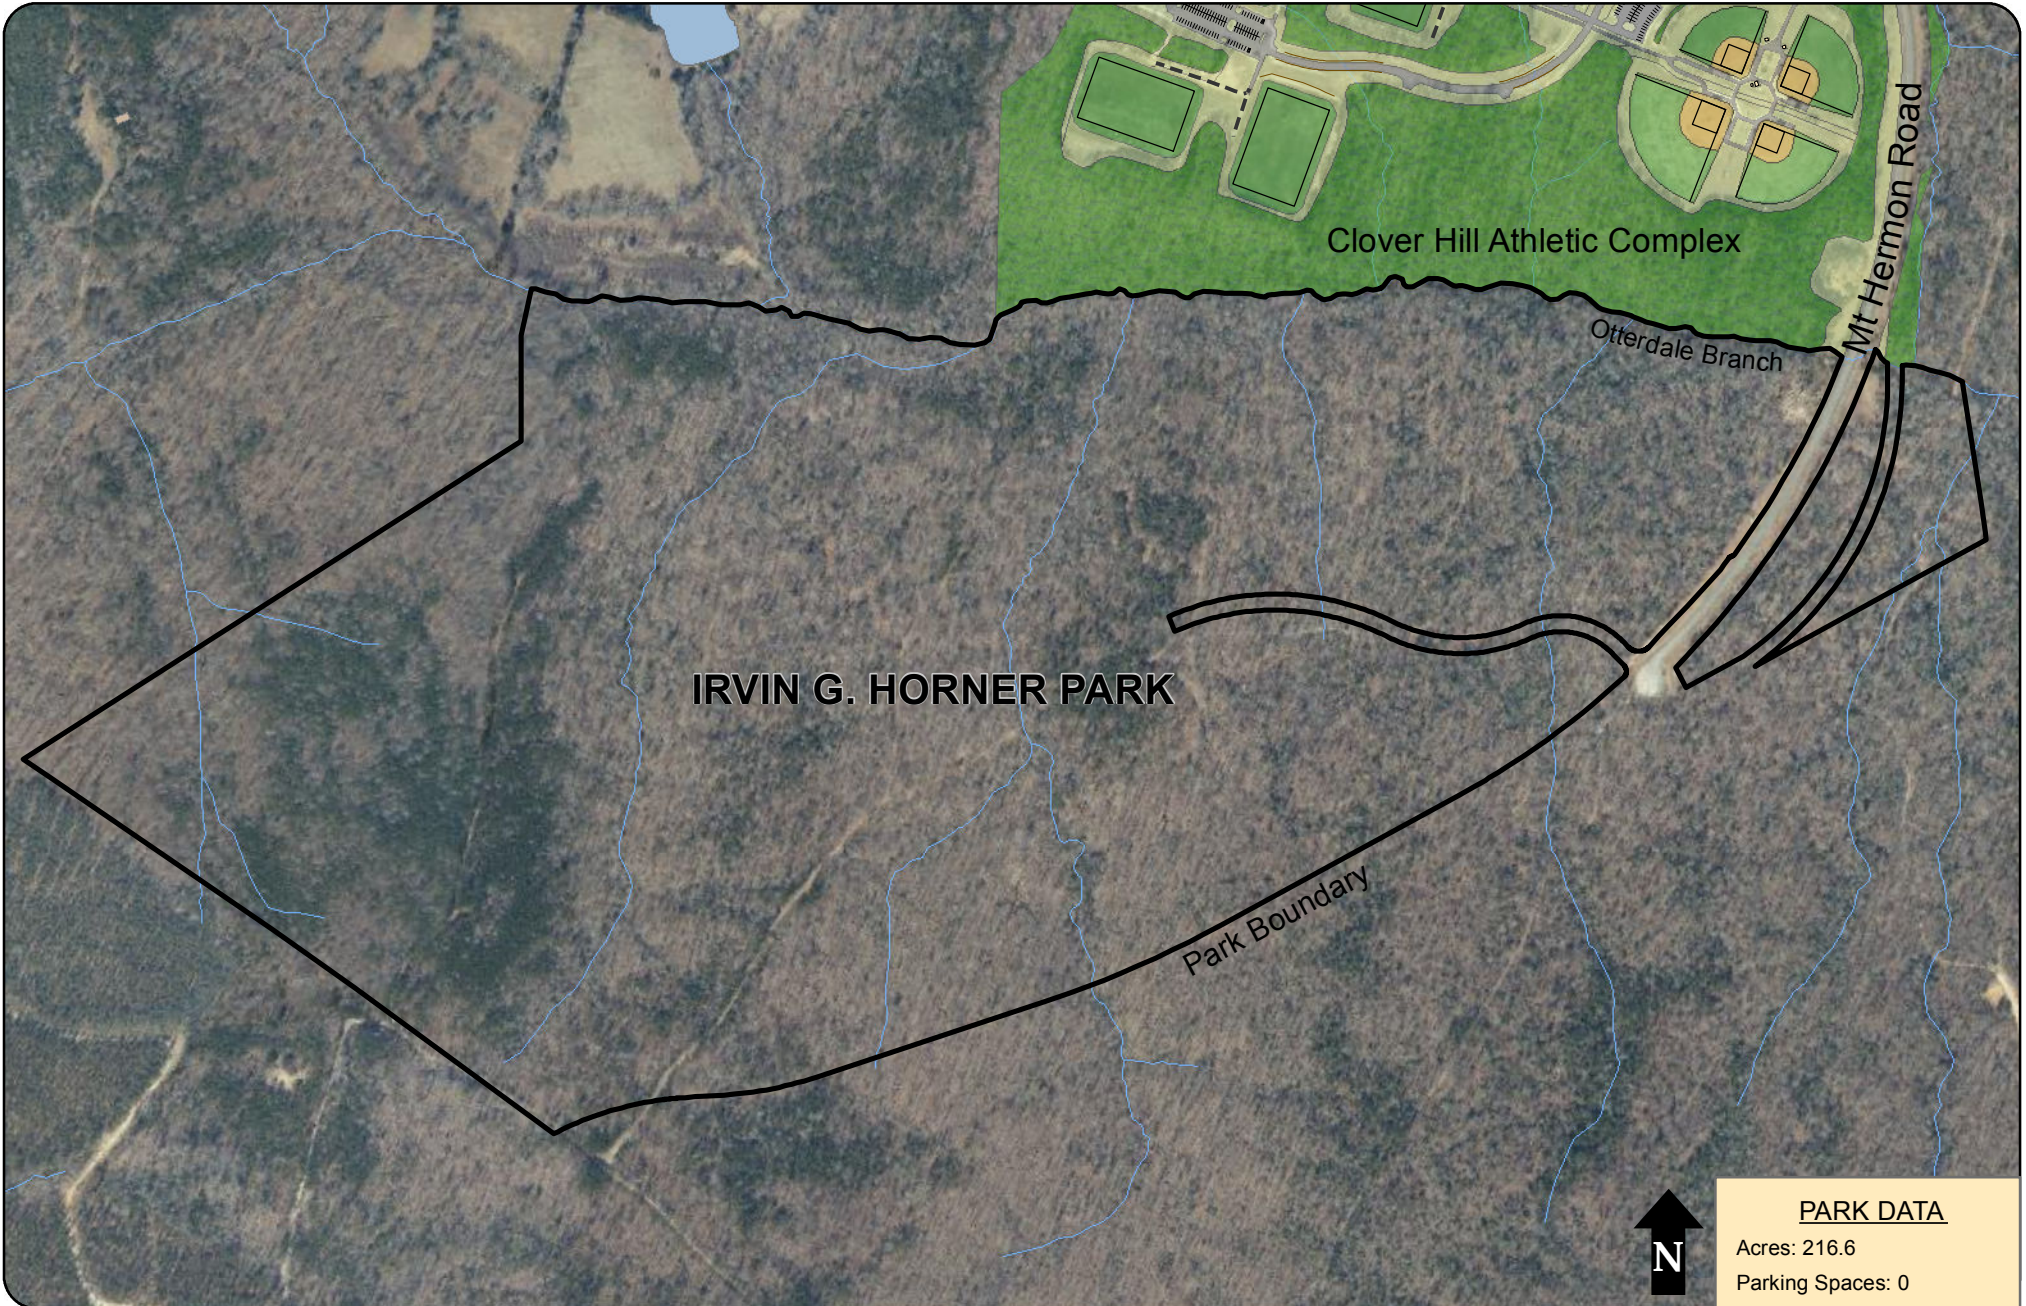

IRVIN G. HORNER PARK

Chesterfield County, Virginia Parks and Recreation

IRVIN G. HORNER PARK

Park Boundary

Clover Hill Athletic Complex

Otterdale Branch

Mt Hermon Road

PARK DATA	
Acres:	216.6
Parking Spaces:	0
Magisterial District:	Matoaca
Maintenance District:	5