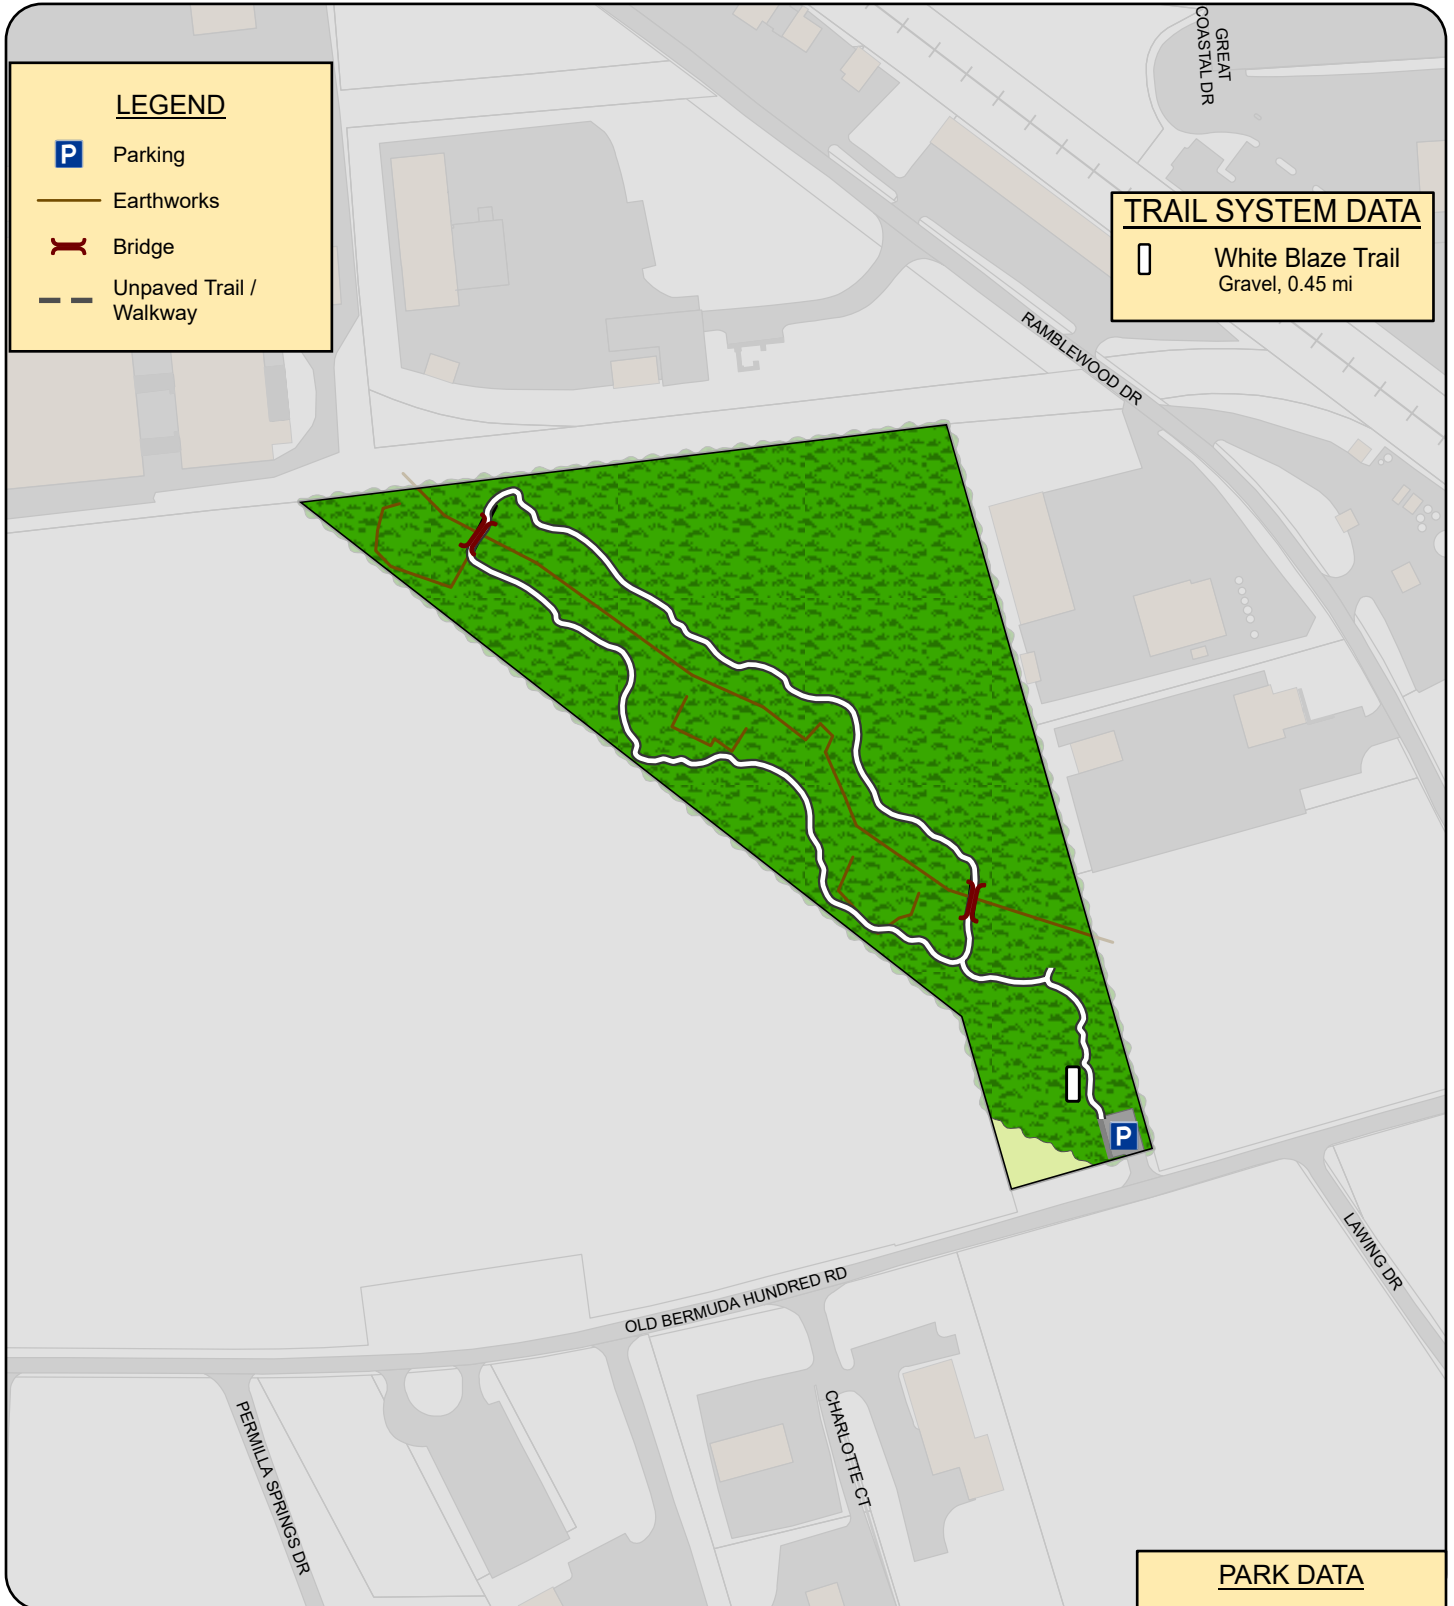

WARE BOTTOM CHURCH BATTLEFIELD PARK

Chesterfield County, Virginia Parks and Recreation

Park/Program Information: 748-1623
 Shelter Reservation: 751-4696
 Field Reservation: 751-4199
 Emergency: 911 Non-emergency: 748-1251
 Website: www.chesterfield.gov/parks

Address: 1600 Old Bermuda Hundred Road
 Chester, Virginia 23836

PARK DATA
 Acres: 10.2
 Miles of Trail: 0.45
 Parking Spaces: 5
 Magisterial District: Bermuda
 Maintenance District: 1
 GPIN: 8056505777