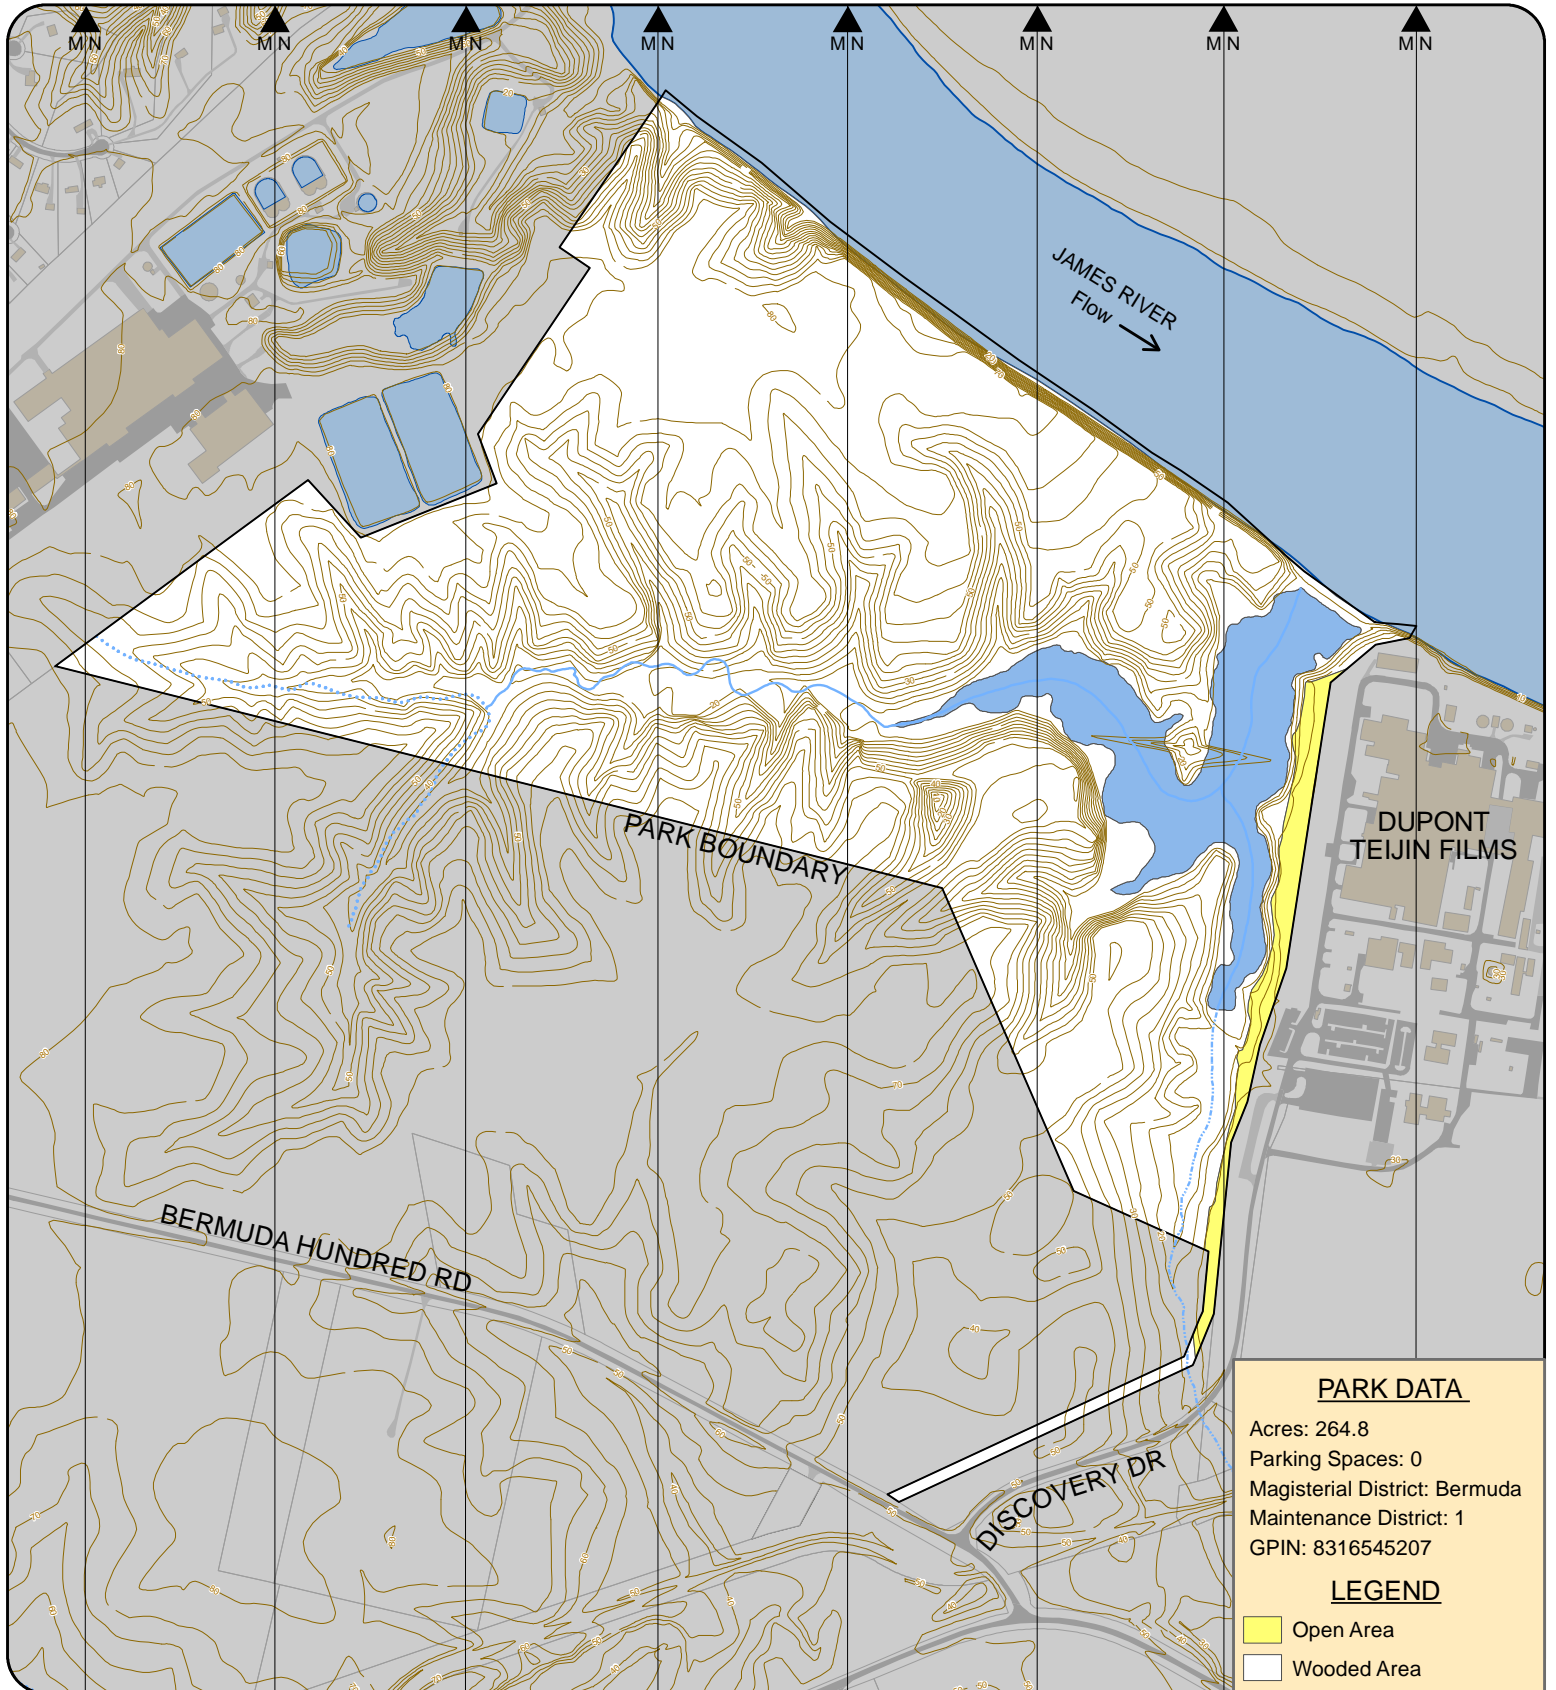

BROWN & WILLIAMSON CONSERVATION AREA

UNDEVELOPED - Visitation by Appointment Only
Chesterfield County, Virginia Parks and Recreation

PARK DATA

Acres: 264.8
 Parking Spaces: 0
 Magisterial District: Bermuda
 Maintenance District: 1
 GPIN: 8316545207

LEGEND

- Open Area
- Wooded Area
- Roads/Impervious
- Perennial Stream
- Intermittent Stream
- Undetermined Stream

MAP SCALE 1:10,000
 DECLINATION 10° 15' W (JUNE 2011)
 CHANGING BY 0° 1' W/YEAR
 5ft BETWEEN CONTOUR LINES
 250M BETWEEN MAGNETIC NORTH LINES