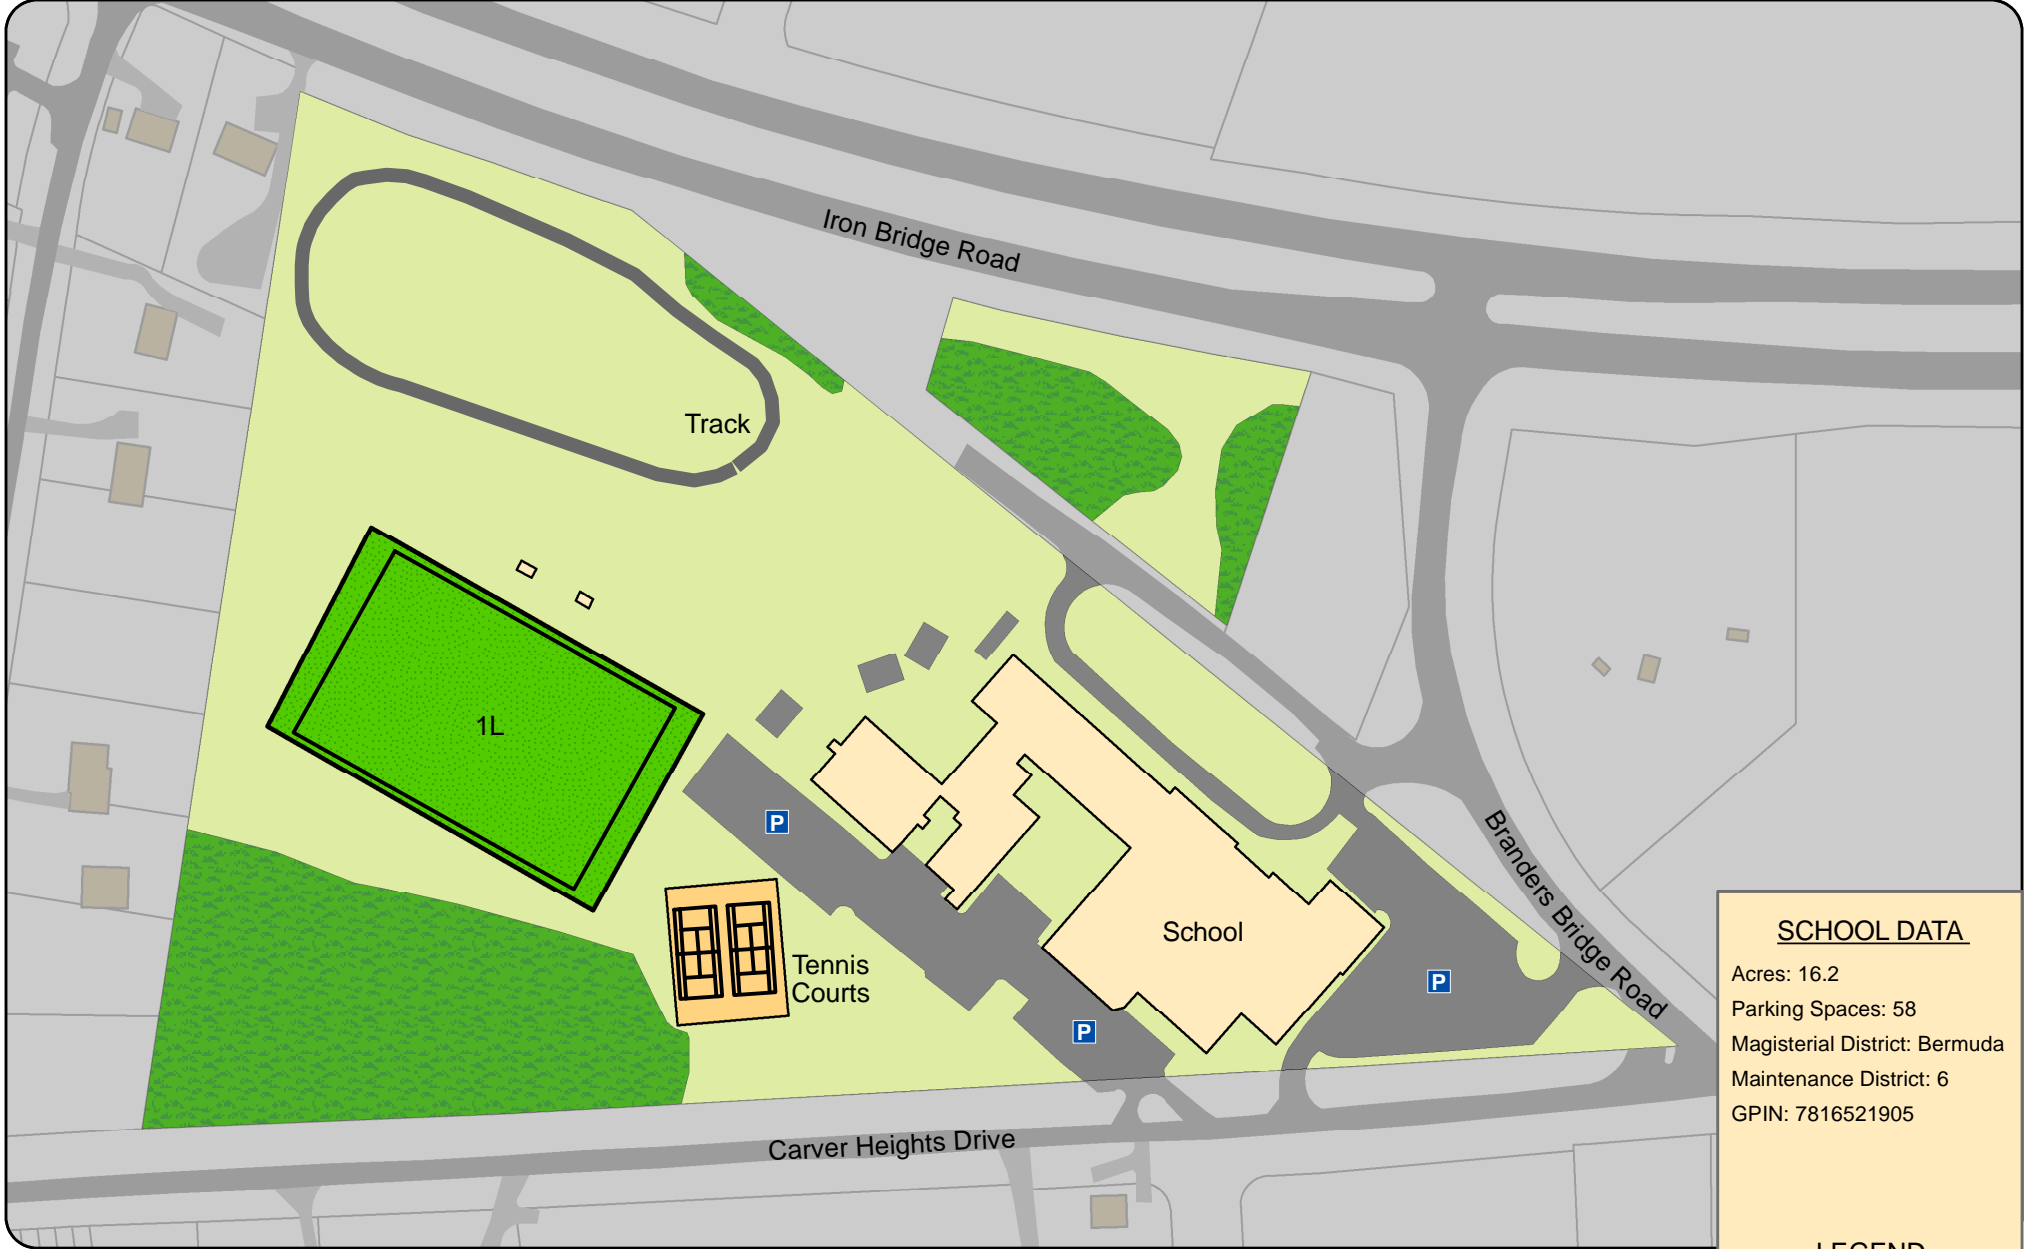

CHESTERFIELD COMMUNITY HIGH SCHOOL

Chesterfield County, Virginia Parks and Recreation

SCHOOL DATA

Acres: 16.2
 Parking Spaces: 58
 Magisterial District: Bermuda
 Maintenance District: 6
 GPIN: 7816521905

LEGEND

L = Lighted
 P = Parking Lot

Park and Program Information: 748-1623
 Shelter Reservation: 751-4696
 Field Reservation: 751-4199
 Emergency: 911 Non-emergency: 748-1251

Website: www.chesterfield.gov/parks
 Address: 12400 Brander's Bridge Road
 Chester, VA 23831