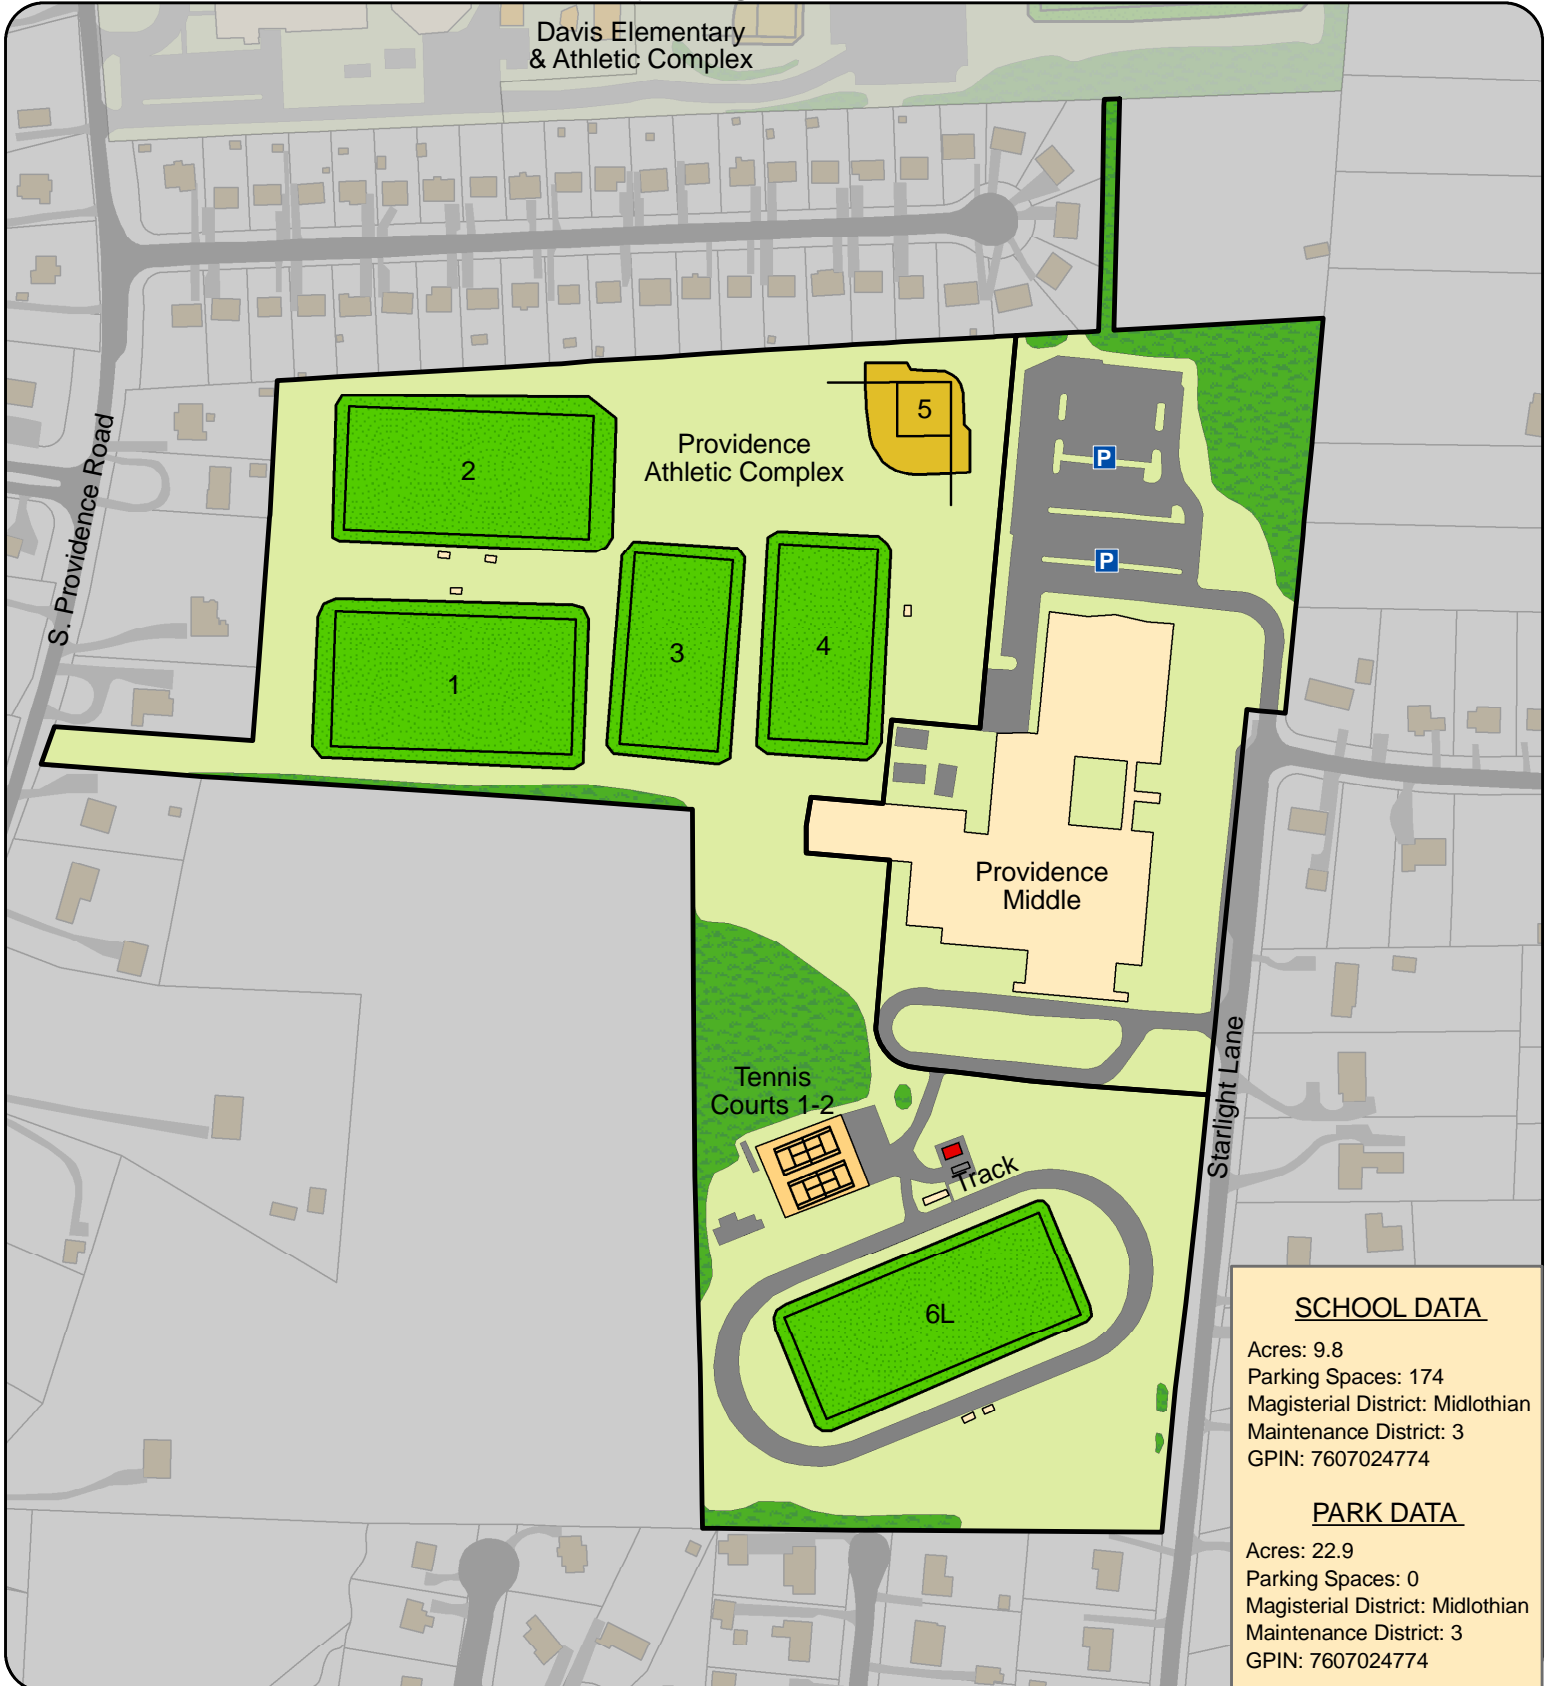

PROVIDENCE MIDDLE SCHOOL & PROVIDENCE ATHLETIC COMPLEX

Chesterfield County, Virginia Parks and Recreation

SCHOOL DATA

Acres: 9.8
 Parking Spaces: 174
 Magisterial District: Midlothian
 Maintenance District: 3
 GPIN: 7607024774

PARK DATA

Acres: 22.9
 Parking Spaces: 0
 Magisterial District: Midlothian
 Maintenance District: 3
 GPIN: 7607024774

LEGEND

L = Lighted
 P = Parking Lot

Park and Program Information: 748-1623
 Shelter Reservation: 751-4696
 Field Reservation: 751-4199
 Emergency: 911 Non-emergency: 748-1251
 Website: www.chesterfield.gov/parks

Address: 900 Starlight Lane
 North Chesterfield, VA 23235
 (school & park)