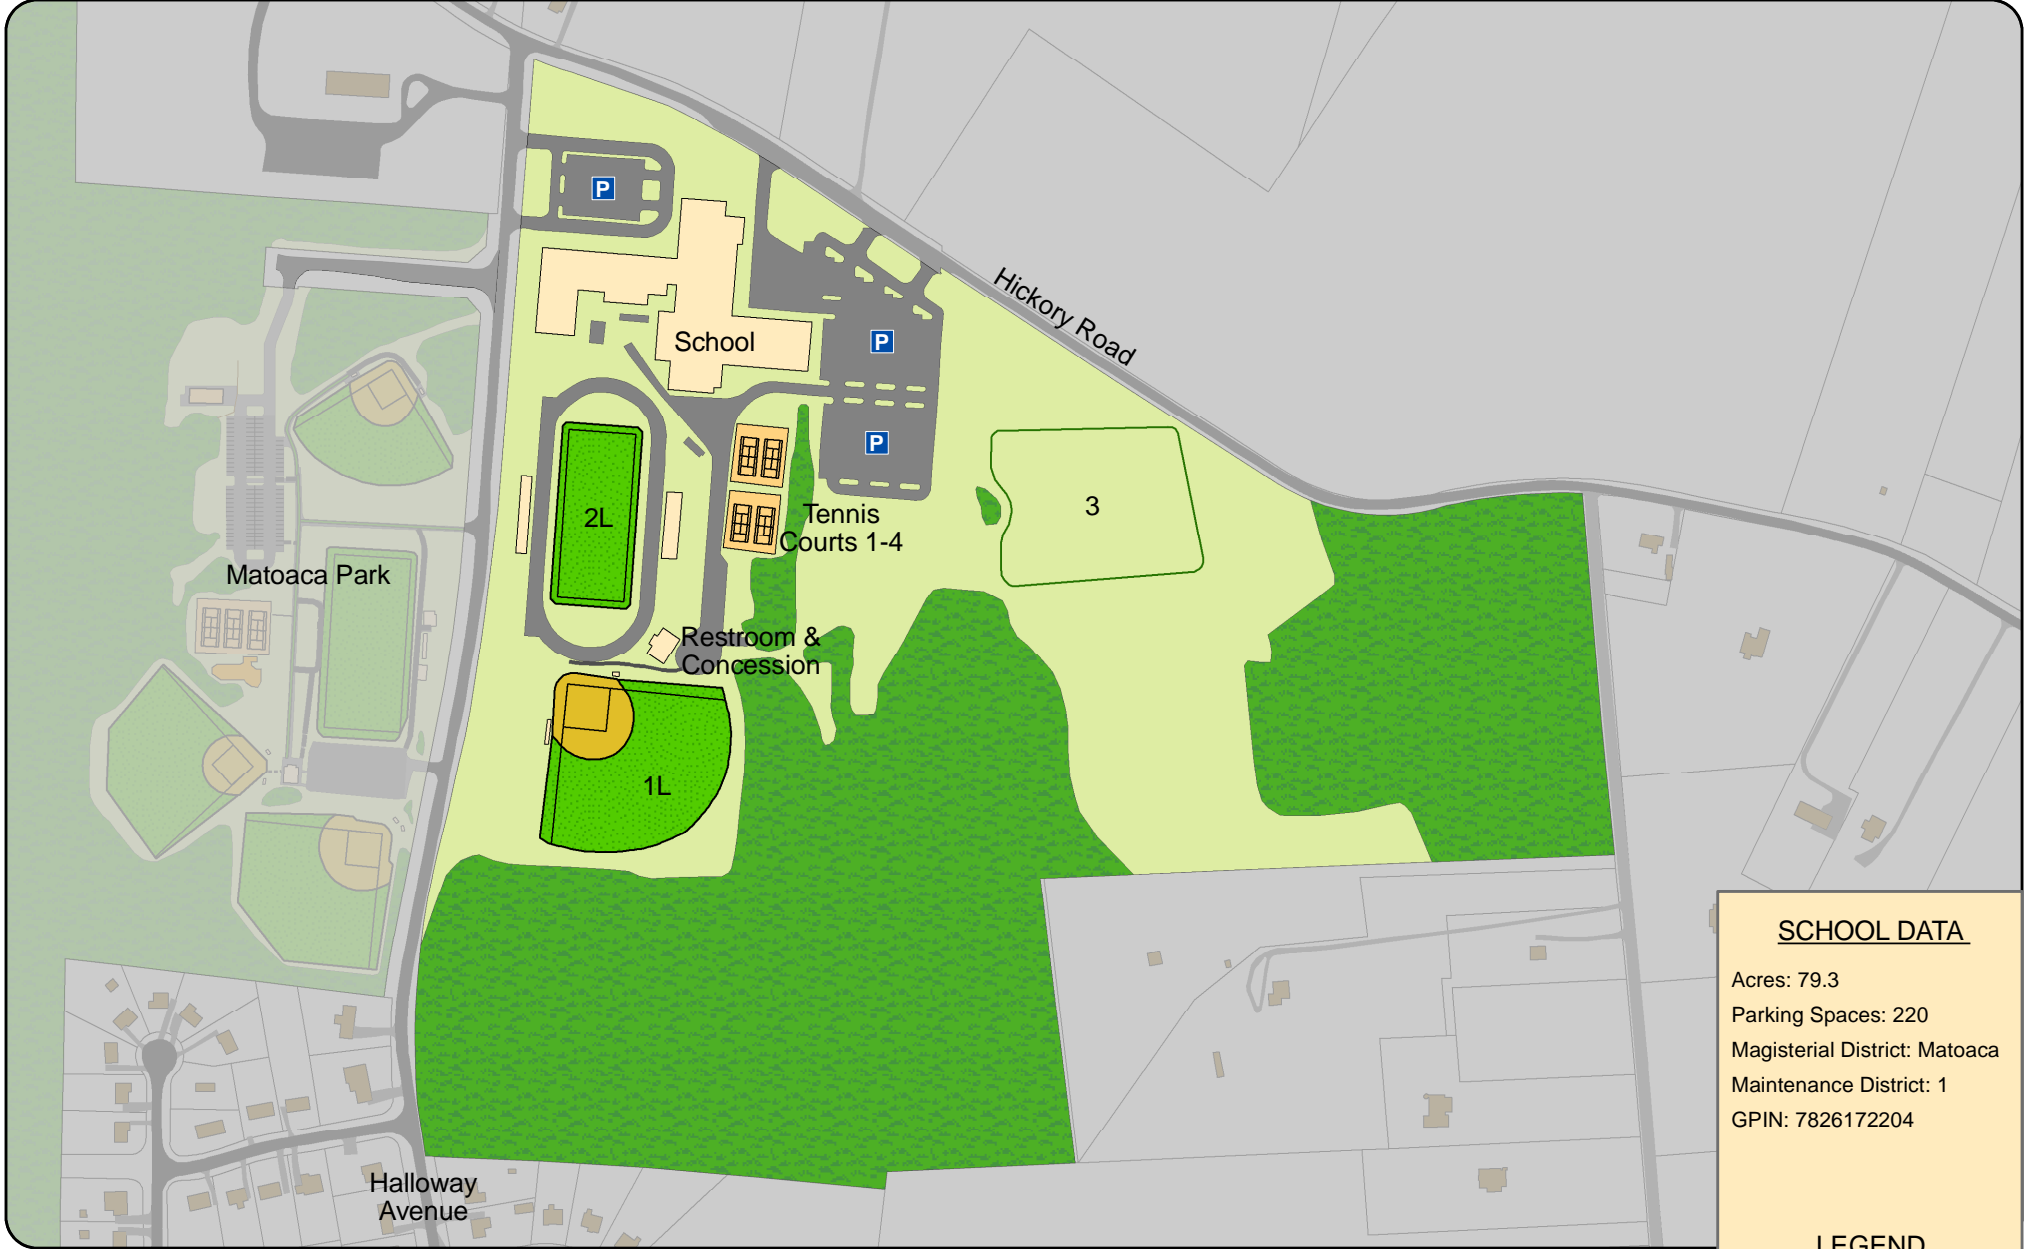

MATOACA MIDDLE SCHOOL EAST

Chesterfield County, Virginia Parks and Recreation

SCHOOL DATA

Acres: 79.3
 Parking Spaces: 220
 Magisterial District: Matoaca
 Maintenance District: 1
 GPIN: 7826172204

LEGEND

L = Lighted
 P = Parking Lot

Park and Program Information: 748-1623
 Shelter Reservation: 751-4696
 Field Reservation: 751-4199
 Emergency: 911 Non-emergency: 748-1251

Website: www.chesterfield.gov/parks
 Address: 6001 Hickory Road
 Matoaca, VA 23803