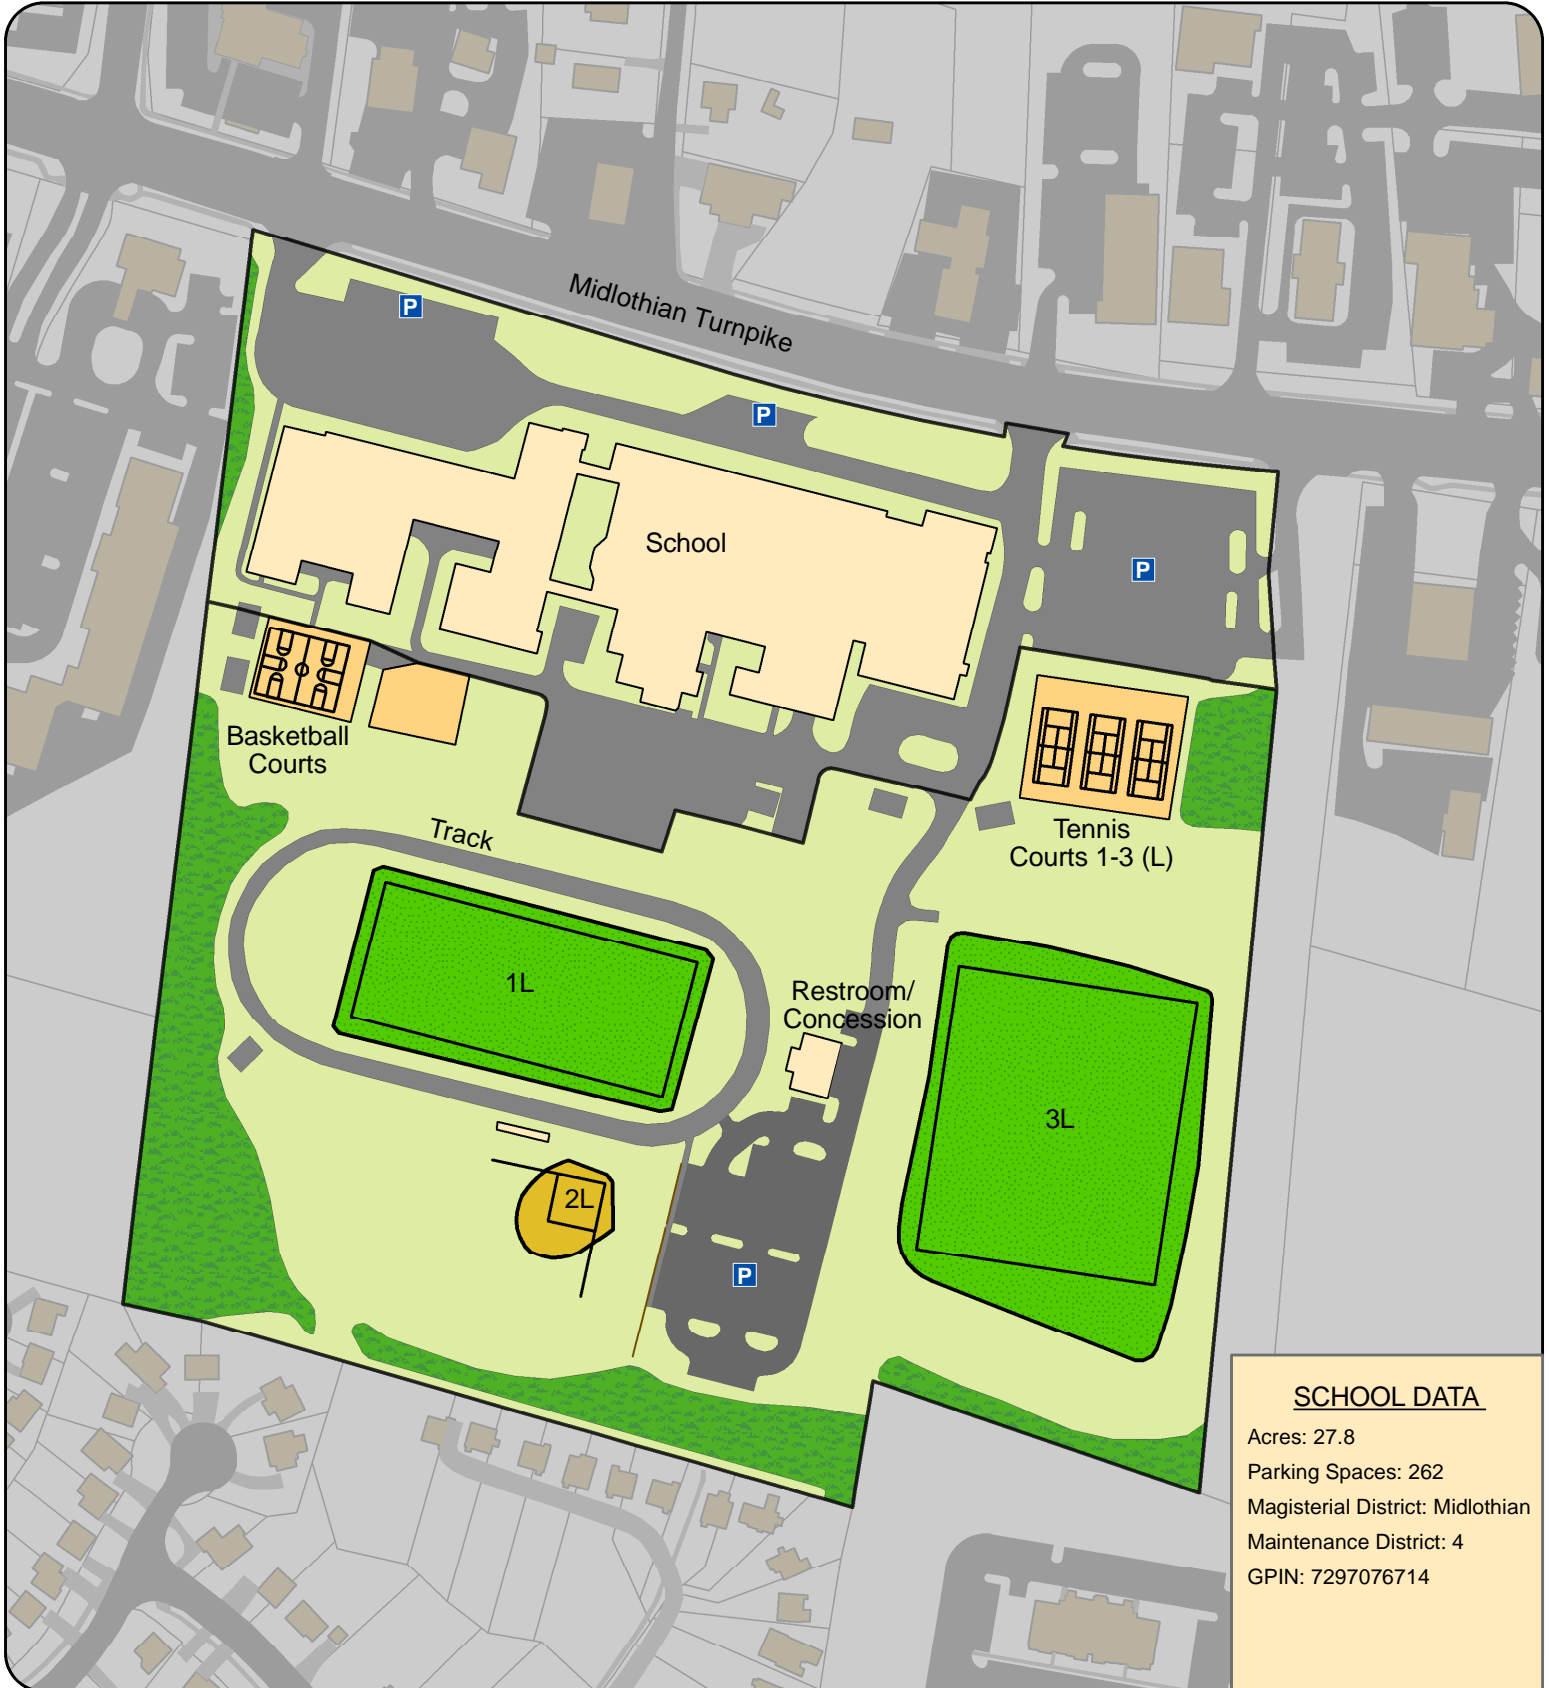

MIDLOTHIAN MIDDLE SCHOOL

Chesterfield County, Virginia Parks and Recreation

SCHOOL DATA

Acres: 27.8
 Parking Spaces: 262
 Magisterial District: Midlothian
 Maintenance District: 4
 GPIN: 7297076714

LEGEND

L = Lighted
 P = Parking Lot

Park and Program Information: 748-1623
 Shelter Reservation: 751-4696
 Field Reservation: 751-4199
 Emergency: 911 Non-emergency: 748-1251

Website: www.chesterfield.gov/parks
 Address: 13501 Midlothian Turnpike
 Midlothian, VA 23113