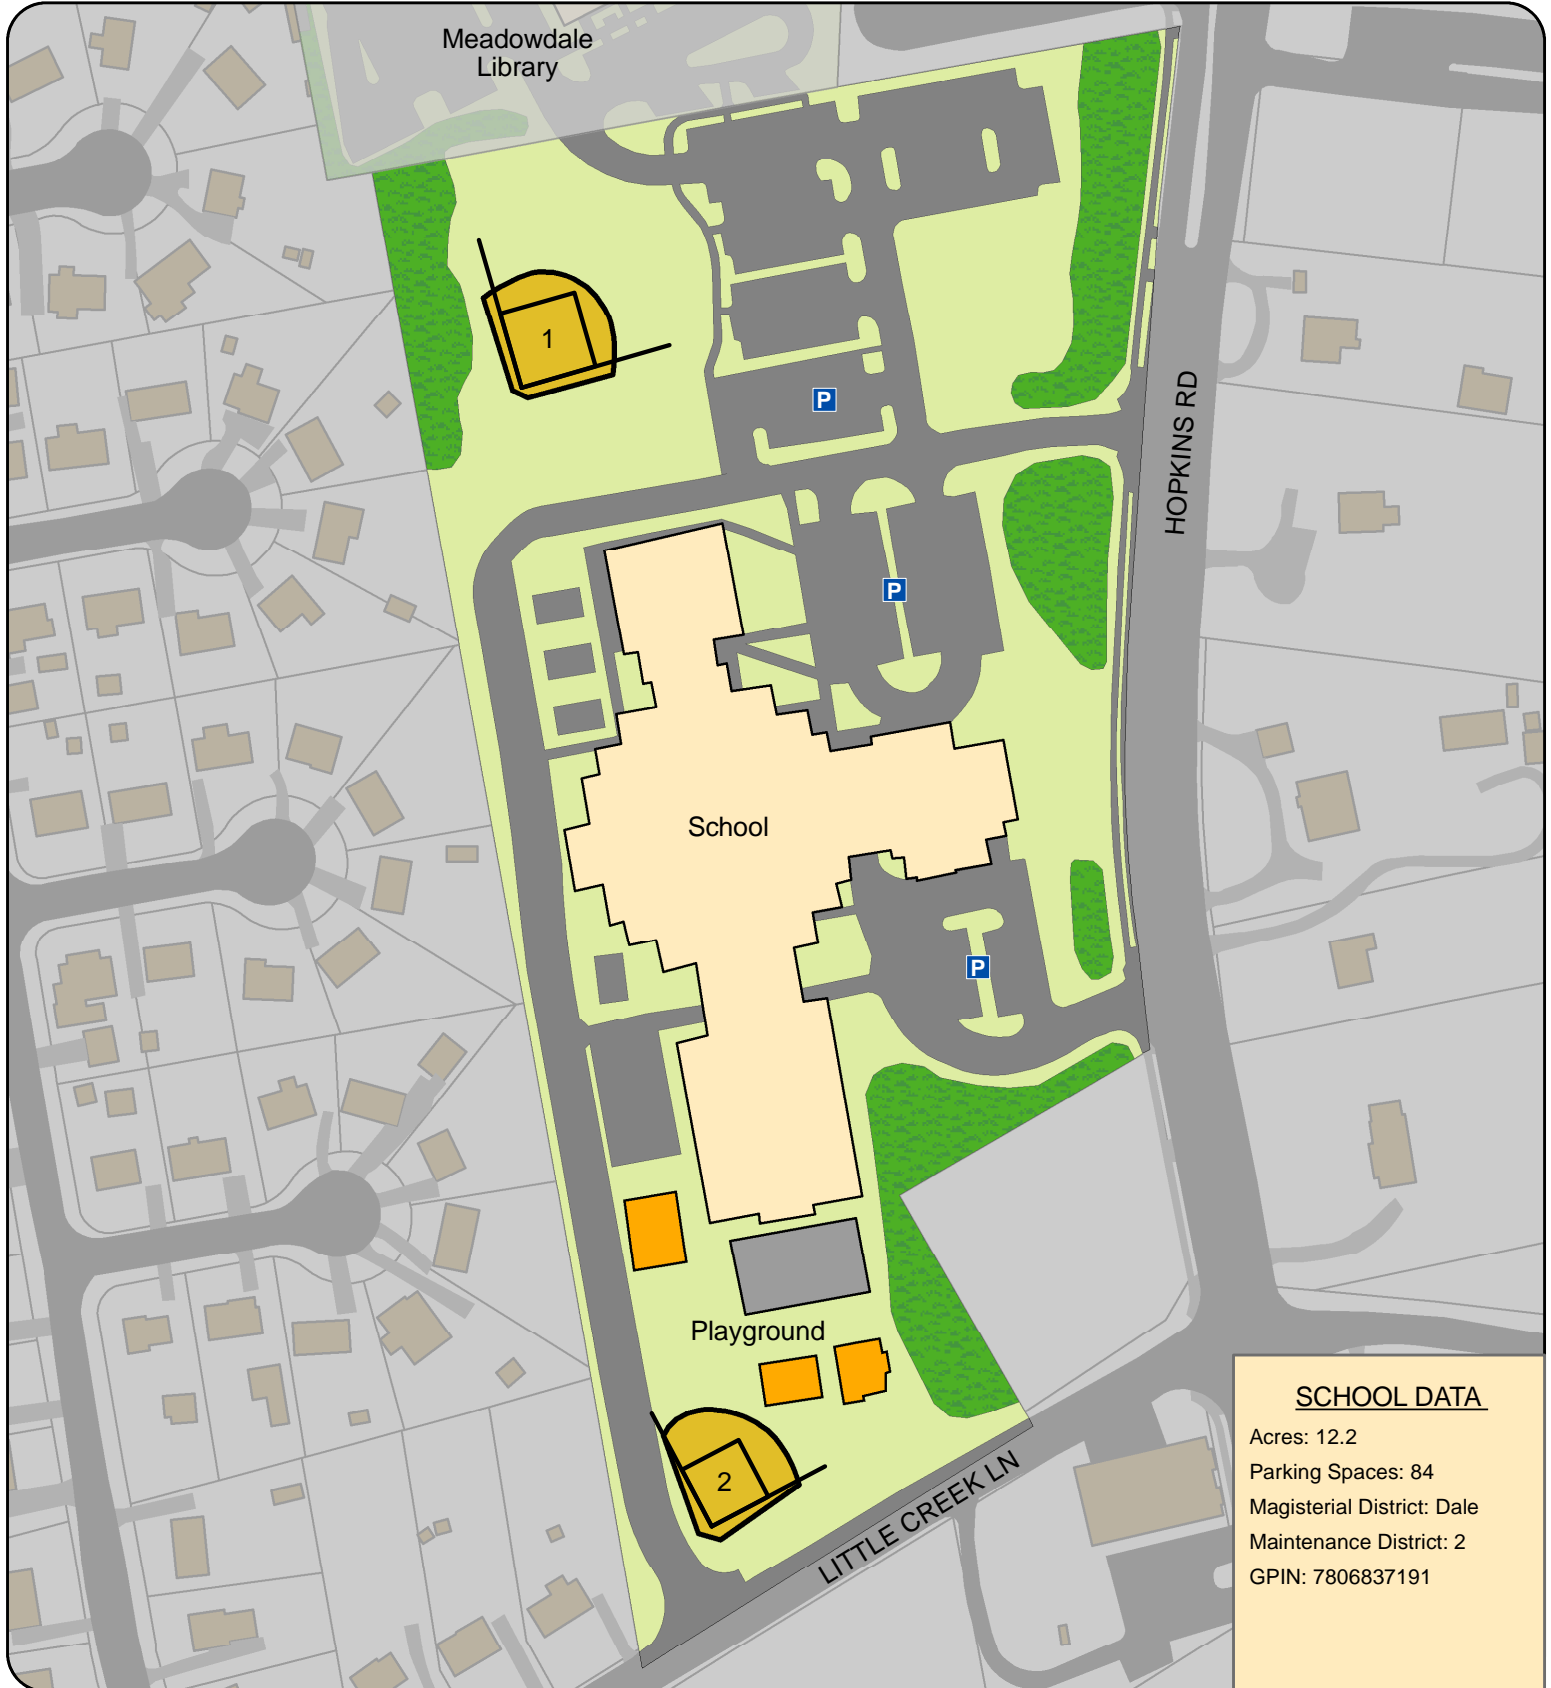

HOPKINS ELEMENTARY SCHOOL

Chesterfield County, Virginia Parks and Recreation

SCHOOL DATA

Acres: 12.2
 Parking Spaces: 84
 Magisterial District: Dale
 Maintenance District: 2
 GPIN: 7806837191

LEGEND

L = Lighted
 P = Parking Lot

Park and Program Information: 748-1623
 Shelter Reservation: 751-4696
 Field Reservation: 751-4199
 Emergency: 911 Non-emergency: 748-1251

Website: www.chesterfield.gov/parks
 Address: 6000 Hopkins Road
 North Chesterfield, VA 23234