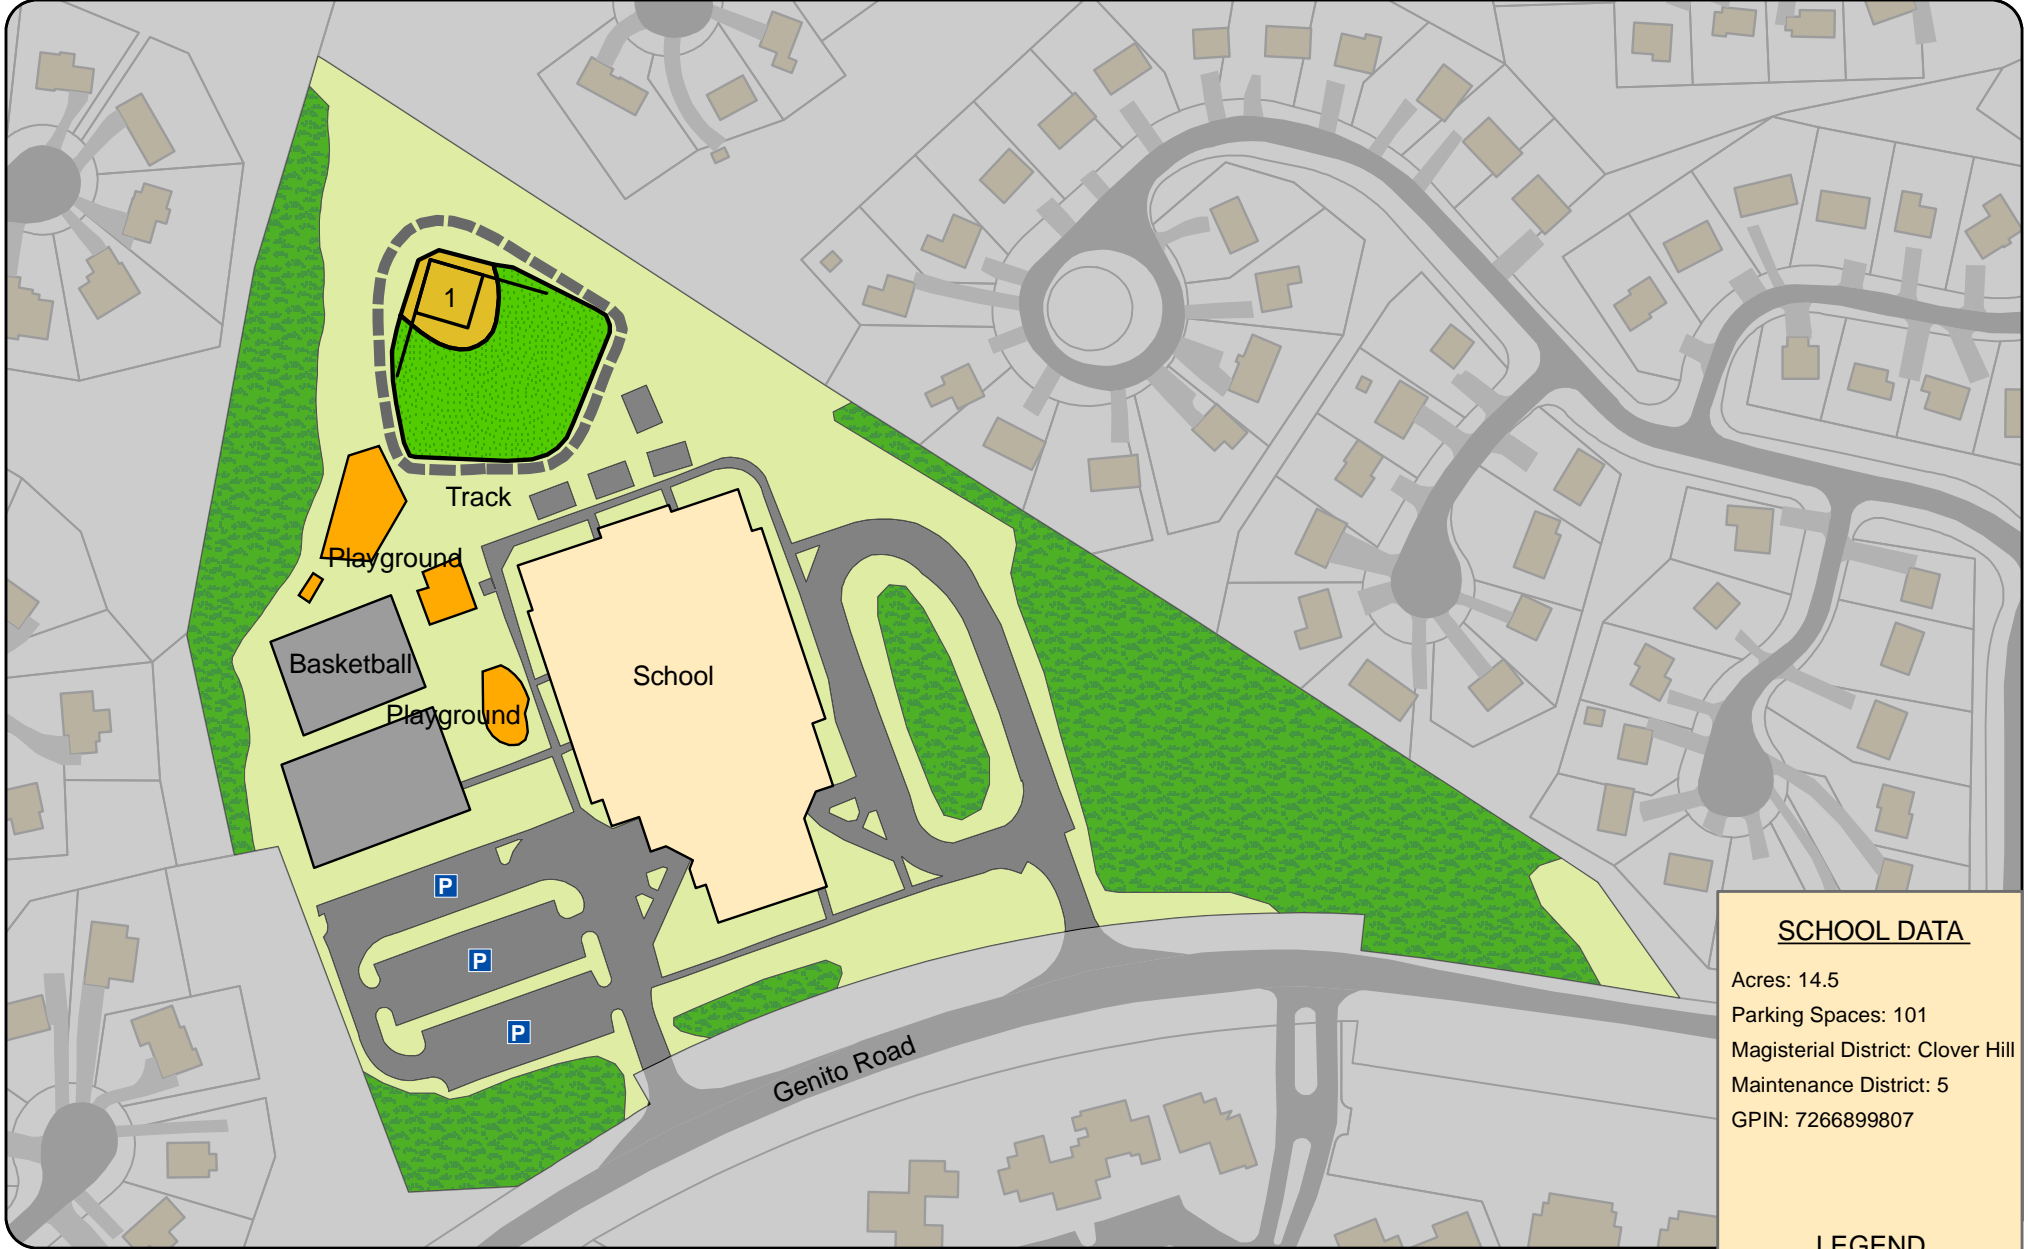

# SWIFT CREEK ELEMENTARY SCHOOL

Chesterfield County, Virginia Parks and Recreation

### SCHOOL DATA

Acres: 14.5  
Parking Spaces: 101  
Magisterial District: Clover Hill  
Maintenance District: 5  
GPIN: 7266899807

### LEGEND

L = Lighted  
P = Parking Lot

Park and Program Information: 748-1623  
Shelter Reservation: 751-4696  
Field Reservation: 751-4199  
Emergency: 911 Non-emergency: 748-1251

Website: [www.chesterfield.gov/parks](http://www.chesterfield.gov/parks)  
Address: 13800 Genito Road  
Midlothian, VA 23112