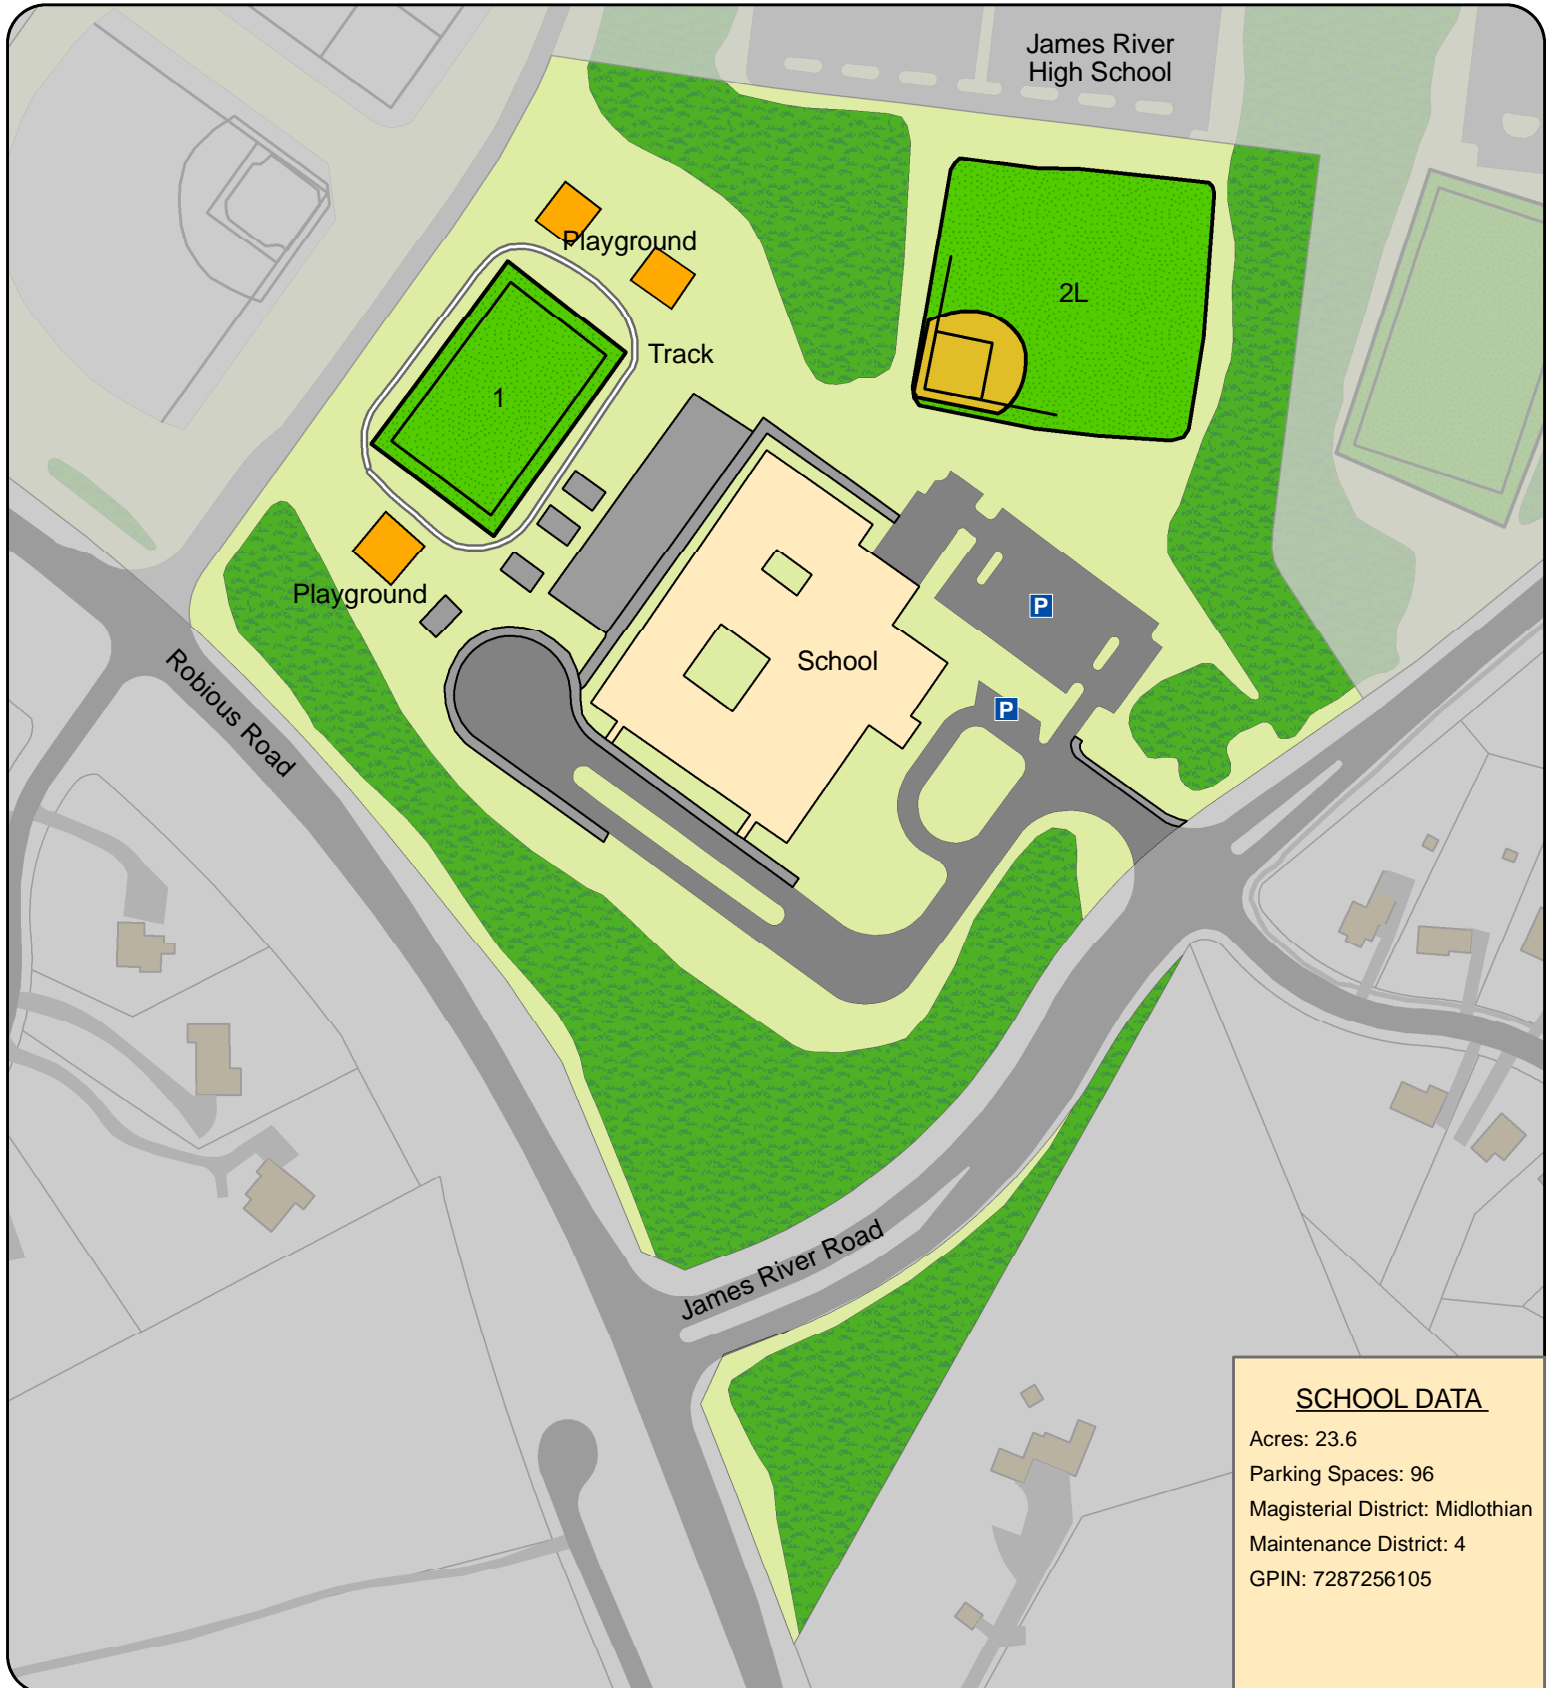

BETTIE WEAVER ELEMENTARY SCHOOL

Chesterfield County, Virginia Parks and Recreation

SCHOOL DATA

Acres: 23.6
 Parking Spaces: 96
 Magisterial District: Midlothian
 Maintenance District: 4
 GPIN: 7287256105

LEGEND

L = Lighted
 P = Parking Lot

Park and Program Information: 748-1623
 Shelter Reservation: 751-4696
 Field Reservation: 751-4199
 Emergency: 911 Non-emergency: 748-1251

Website: www.chesterfield.gov/parks
 Address: 3600 James River Road
 Midlothian, VA 23113