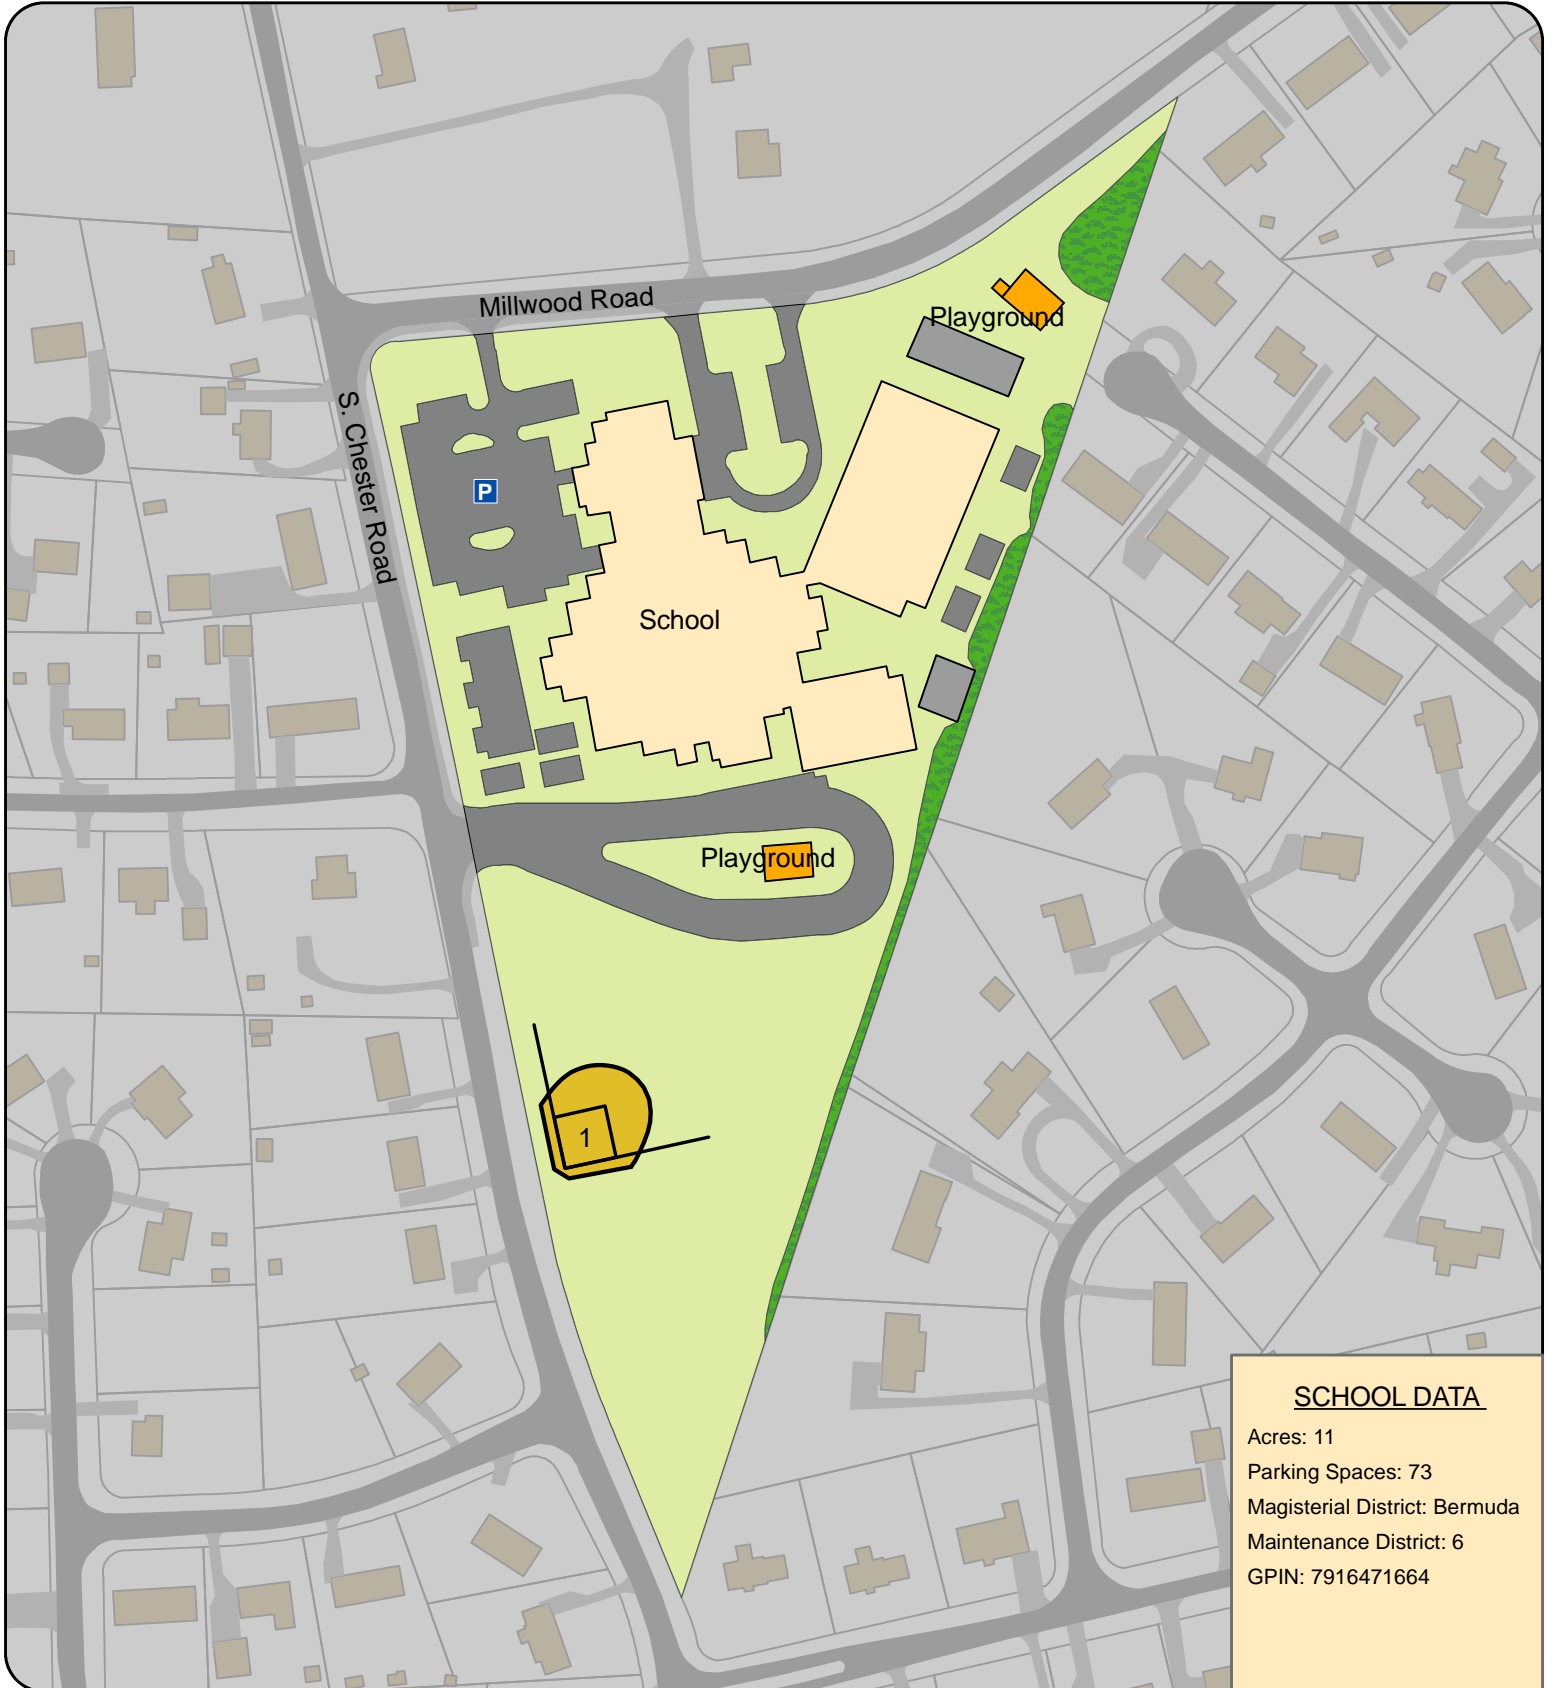

WELLS ELEMENTARY SCHOOL

Chesterfield County, Virginia Parks and Recreation

SCHOOL DATA

Acres: 11
 Parking Spaces: 73
 Magisterial District: Bermuda
 Maintenance District: 6
 GPIN: 7916471664

LEGEND

L = Lighted
 P = Parking Lot