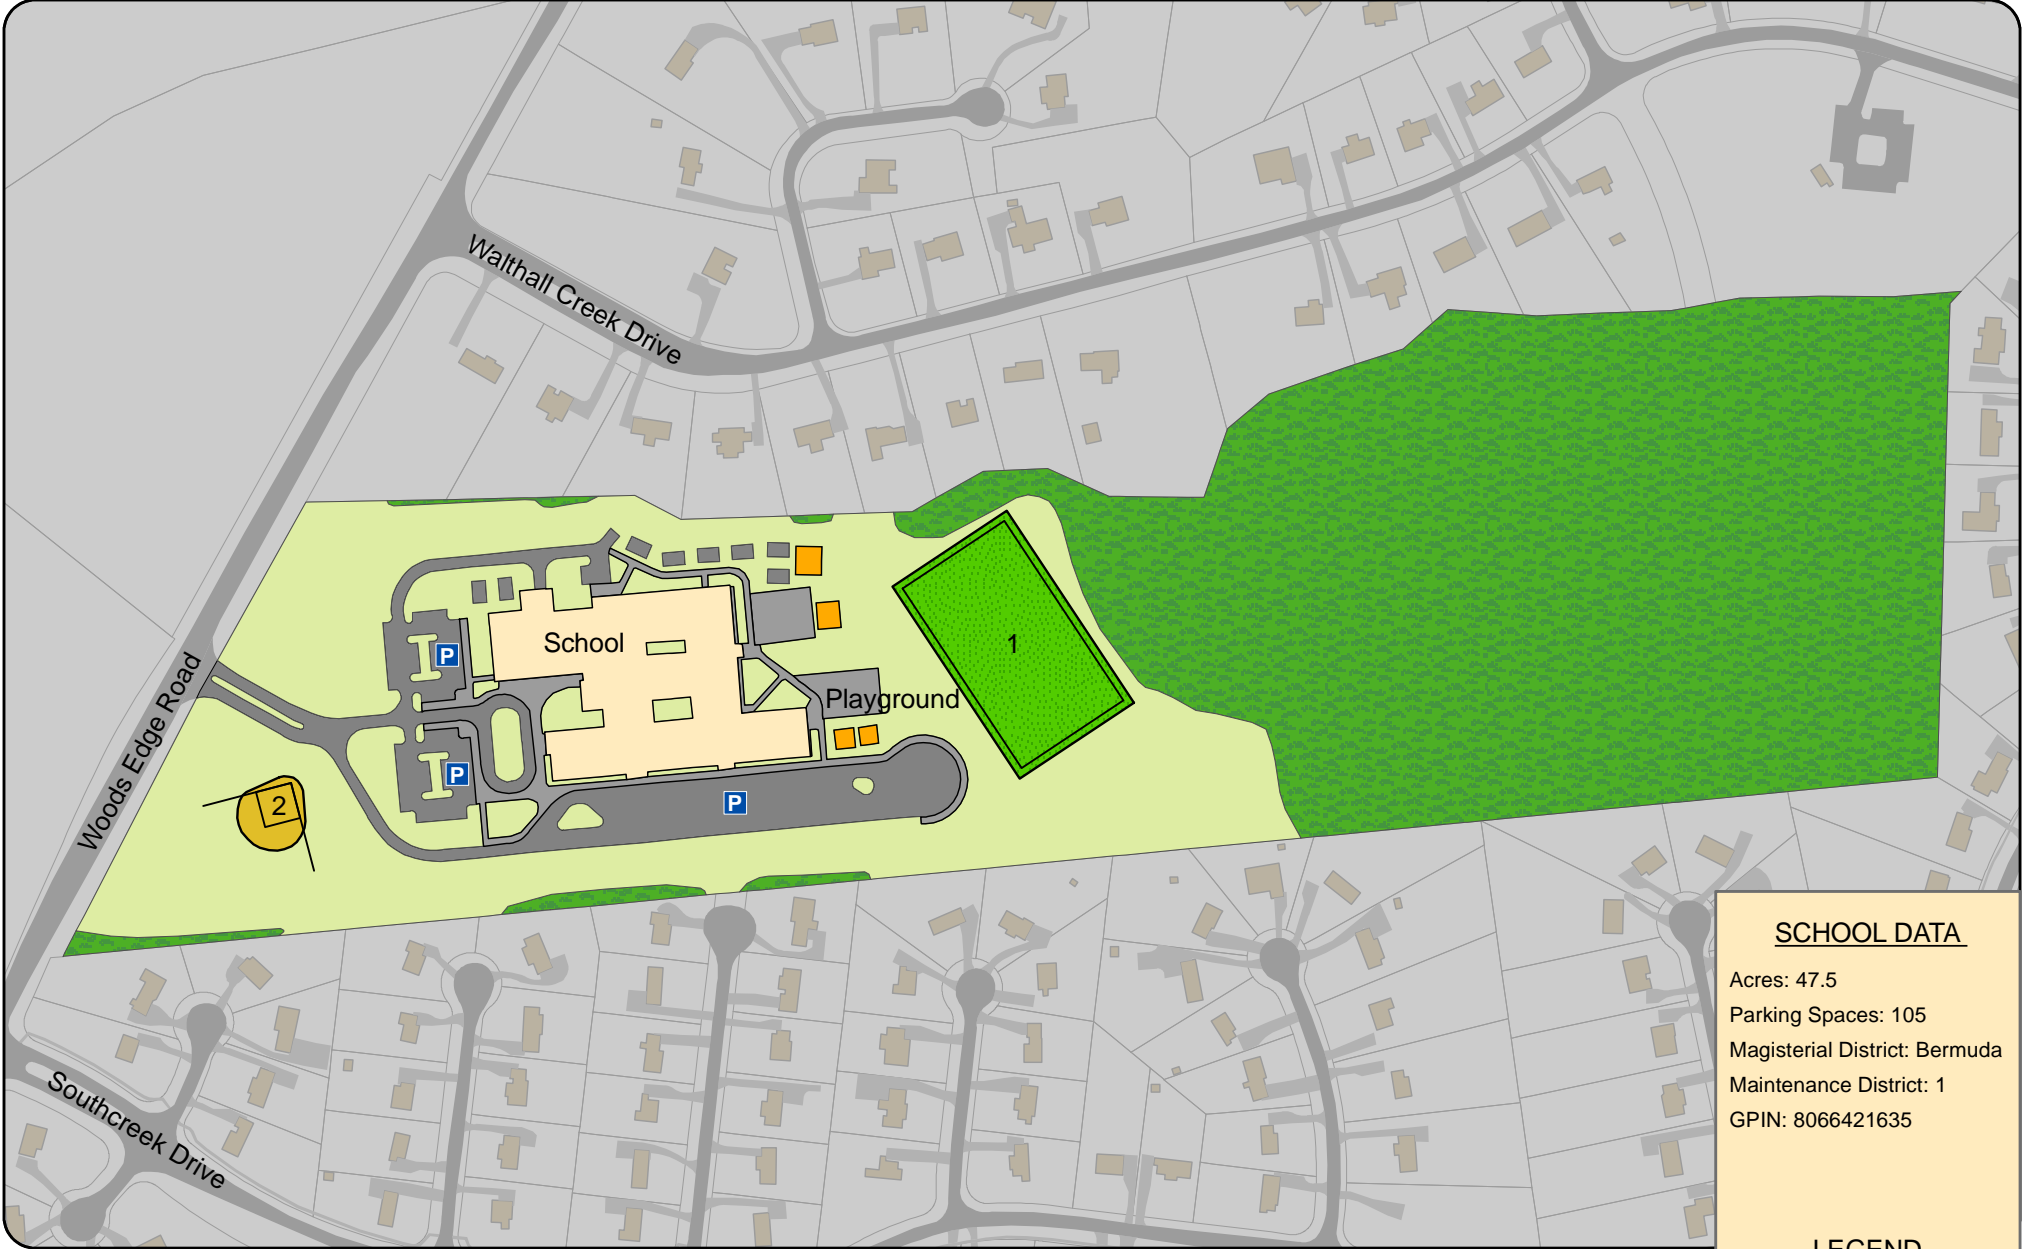

MARGUERITE CHRISTIAN ELEMENTARY SCHOOL

Chesterfield County, Virginia Parks and Recreation

SCHOOL DATA

Acres: 47.5
 Parking Spaces: 105
 Magisterial District: Bermuda
 Maintenance District: 1
 GPIN: 8066421635

LEGEND

L = Lighted
 P = Parking Lot

Park and Program Information: 748-1623
 Shelter Reservation: 751-4696
 Field Reservation: 751-4199
 Emergency: 911 Non-emergency: 748-1251

Website: www.chesterfield.gov/parks
 Address: 14801 Woods Edge Road
 South Chesterfield, VA 23834