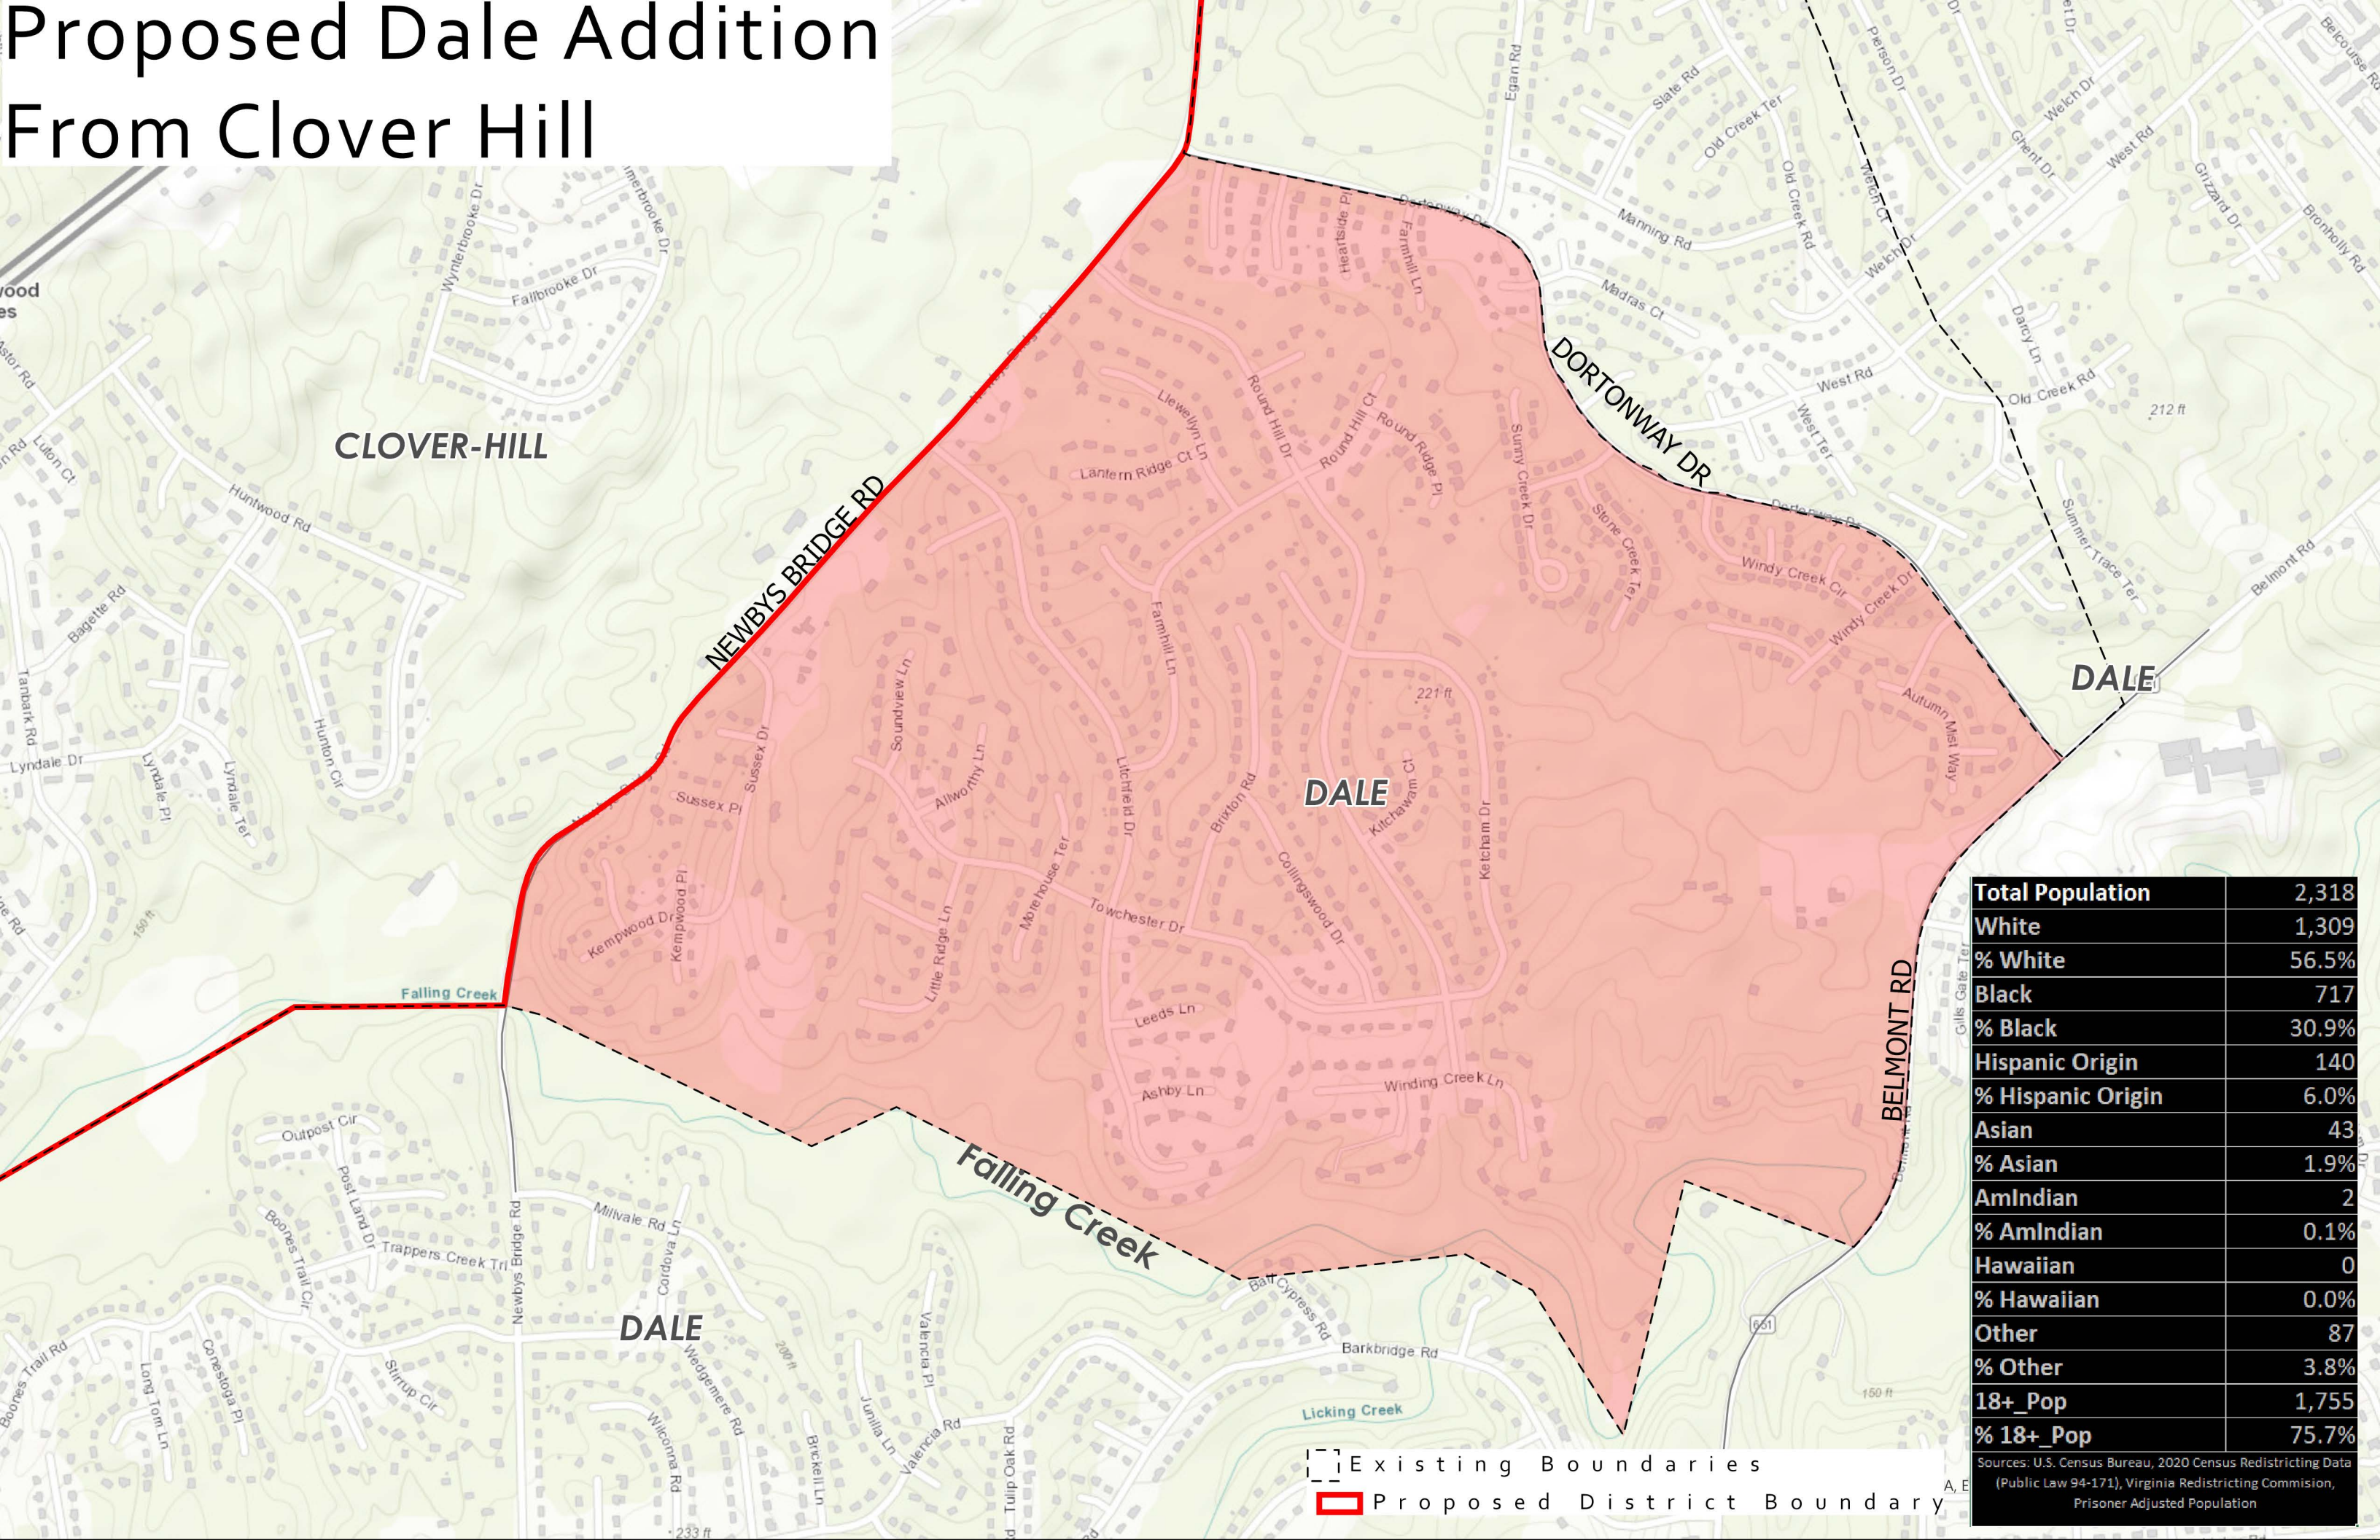

Proposed Dale Addition From Clover Hill

Total Population	2,318
White	1,309
% White	56.5%
Black	717
% Black	30.9%
Hispanic Origin	140
% Hispanic Origin	6.0%
Asian	43
% Asian	1.9%
AmIndian	2
% AmIndian	0.1%
Hawaiian	0
% Hawaiian	0.0%
Other	87
% Other	3.8%
18+_Pop	1,755
% 18+_Pop	75.7%

Existing Boundaries
 Proposed District Boundary

Sources: U.S. Census Bureau, 2020 Census Redistricting Data (Public Law 94-171), Virginia Redistricting Commission, Prisoner Adjusted Population