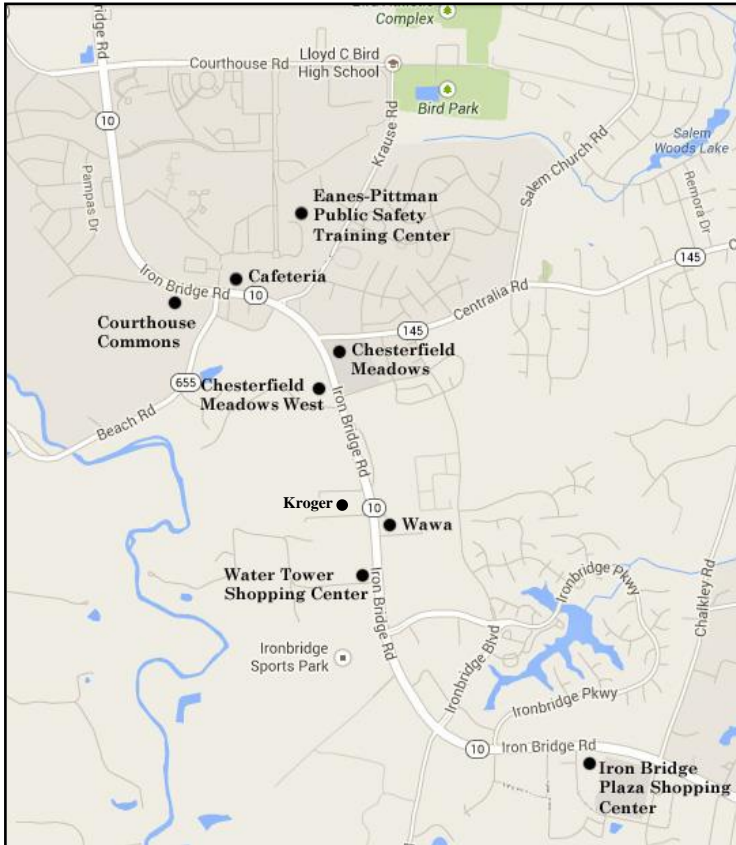

# Dining options near Eanes-Pittman PSTC

**Avenue C** (vending machines with salads, sandwiches, chips, etc.)  
**Cafeteria in the basement of the Lane B. Ramsey 5-story Administration Building**

## **Courthouse Commons**

Chan's (Chinese)  
Jersey Mike's Subs  
Starbucks  
Tropical Smoothie

## **Kroger Marketplace**

Marco's Pizza

## **Wawa**

El Patron (Mexican)  
Little Caesars  
Waffle House