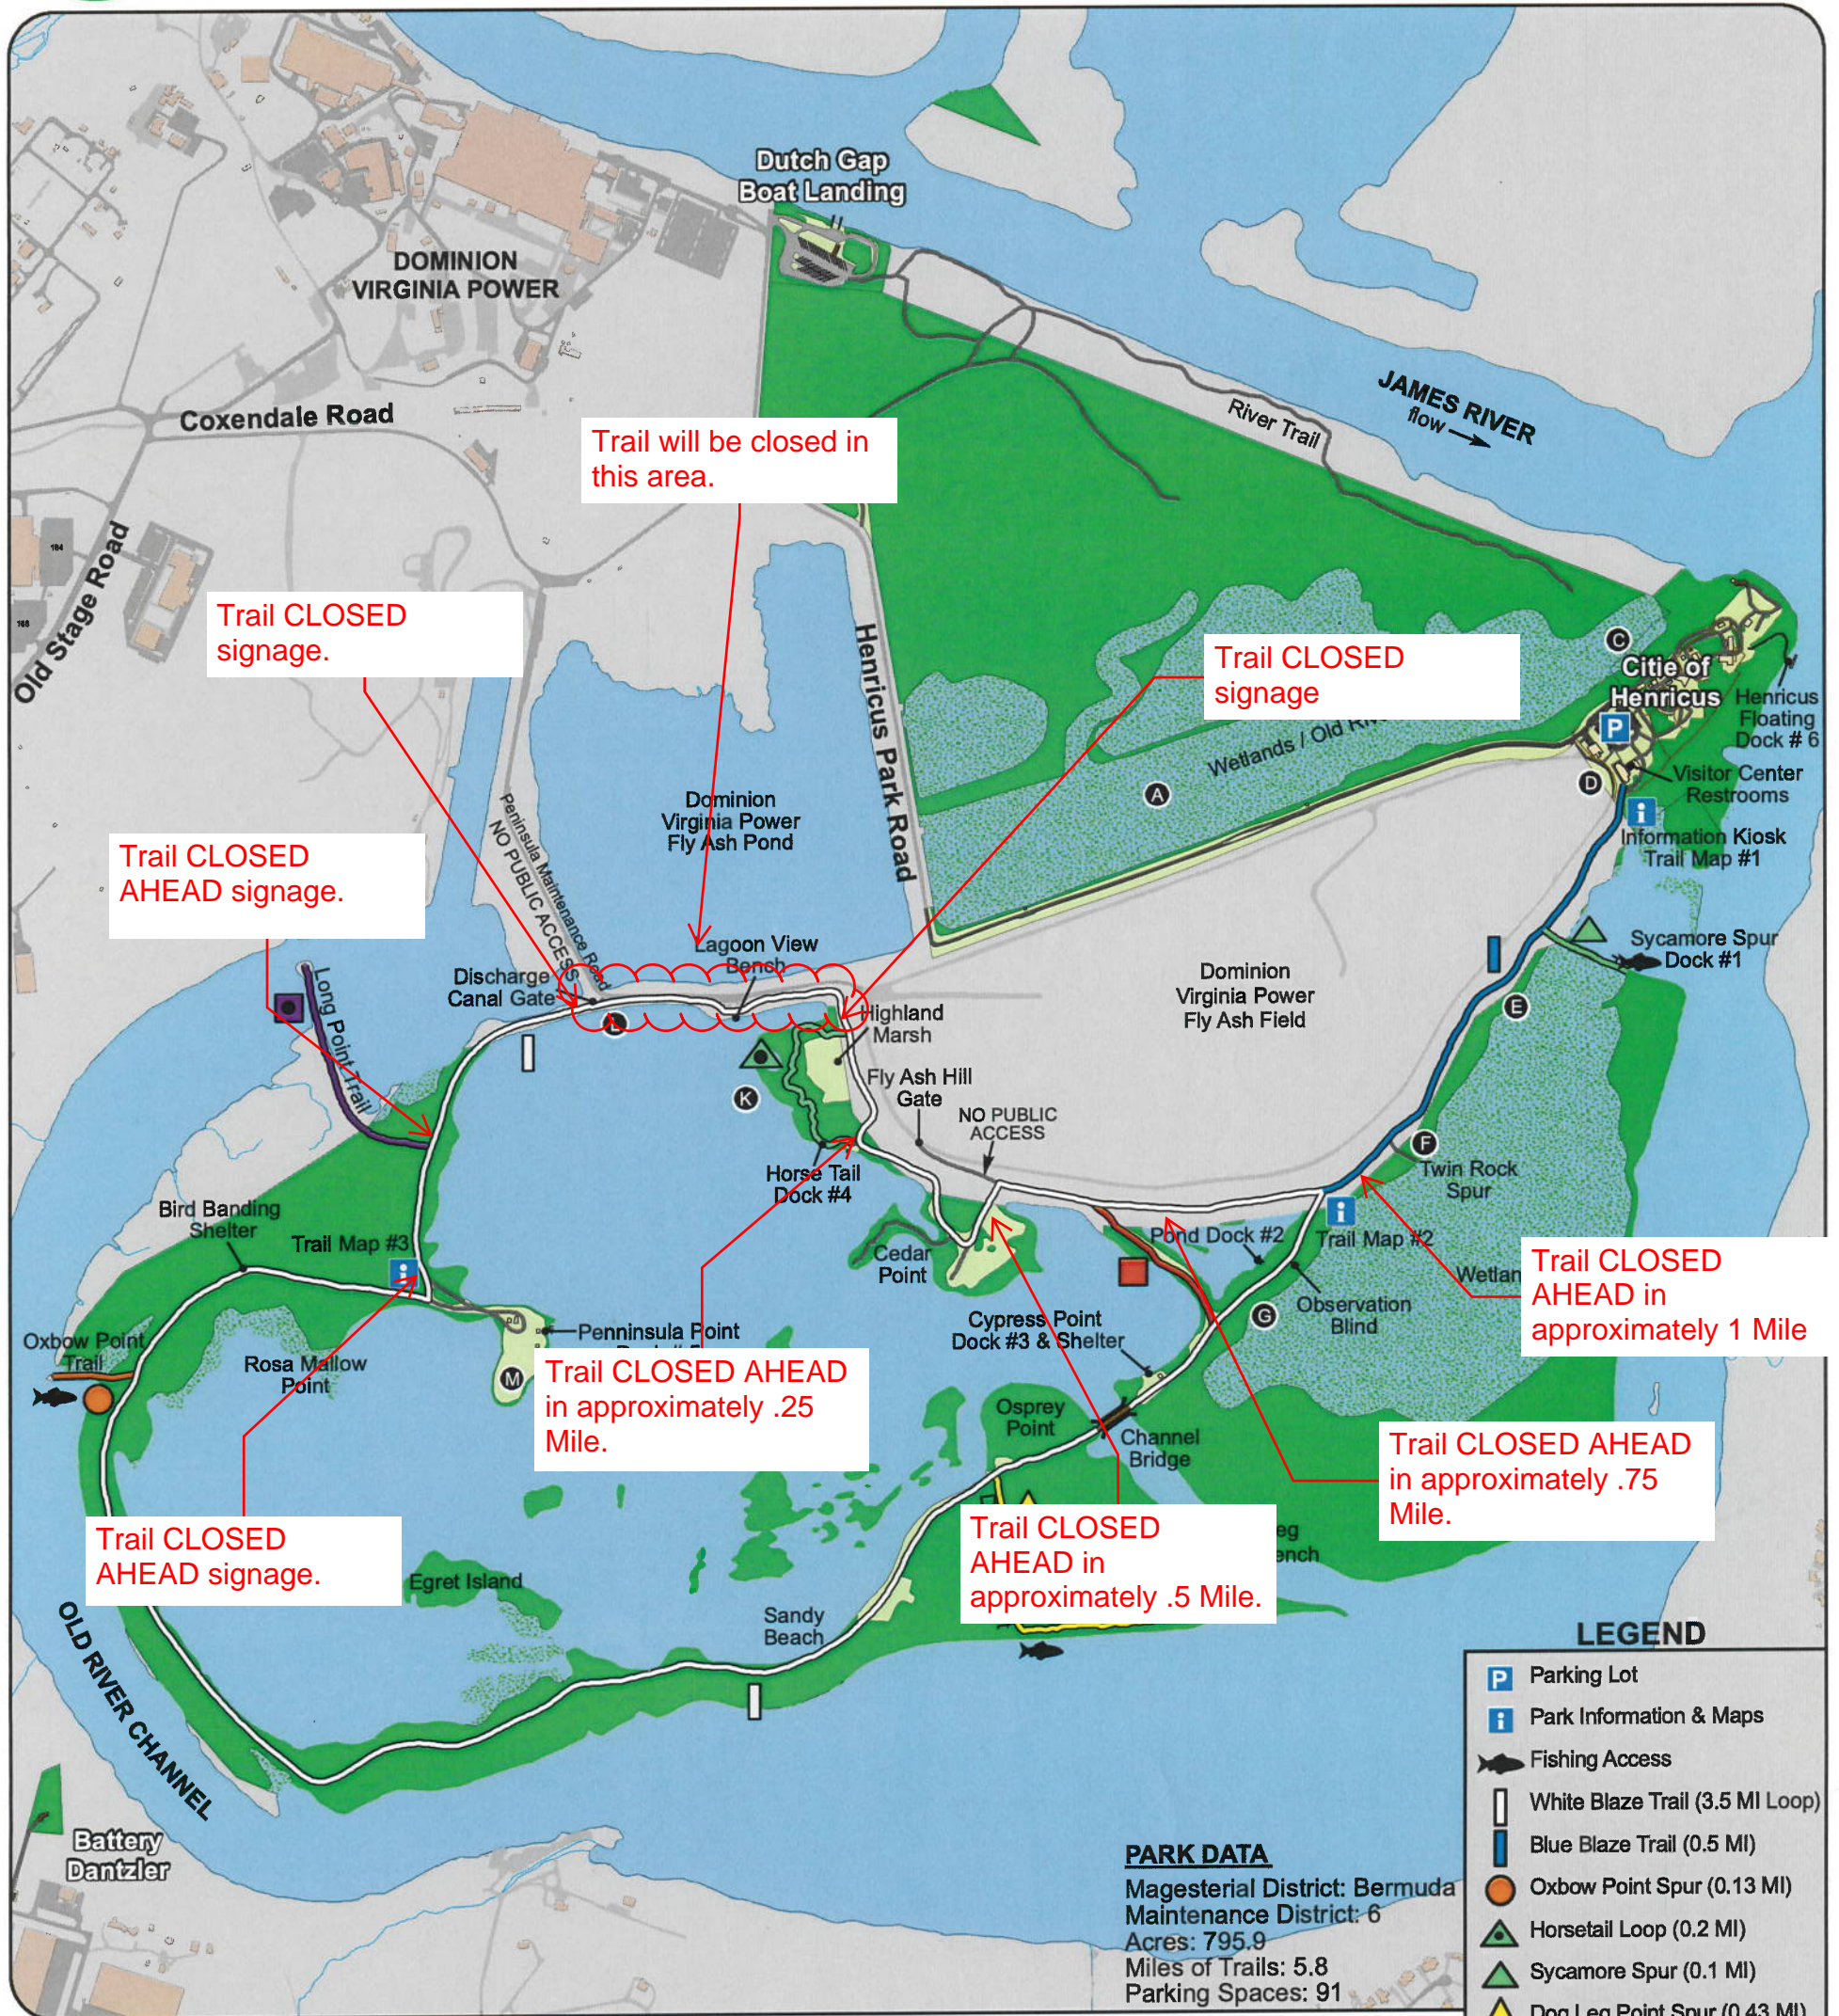

DUTCH GAP CONSERVATION AREA

Chesterfield County, Virginia Parks and Recreation

Park Address: 341 Henricus Park Road
Chester, Virginia 23836

Park/Program Info & Shelter Reservations: 748-1623

Emergency: 911 Non-emergency: 748-1251

Website: www.chesterfield.gov/parks

PARK DATA

Magisterial District: Bermuda
Maintenance District: 6
Acres: 795.9
Miles of Trails: 5.8
Parking Spaces: 91

LEGEND

- Parking Lot
- Park Information & Maps
- Fishing Access
- White Blaze Trail (3.5 MI Loop)
- Blue Blaze Trail (0.5 MI)
- Oxbow Point Spur (0.13 MI)
- Horsetail Loop (0.2 MI)
- Sycamore Spur (0.1 MI)
- Dog Leg Point Spur (0.43 MI)
- Long Point Spur (0.33 MI)
- Red Blaze Trail (0.18 MI)
- Other Trails
- Information (see brochure)