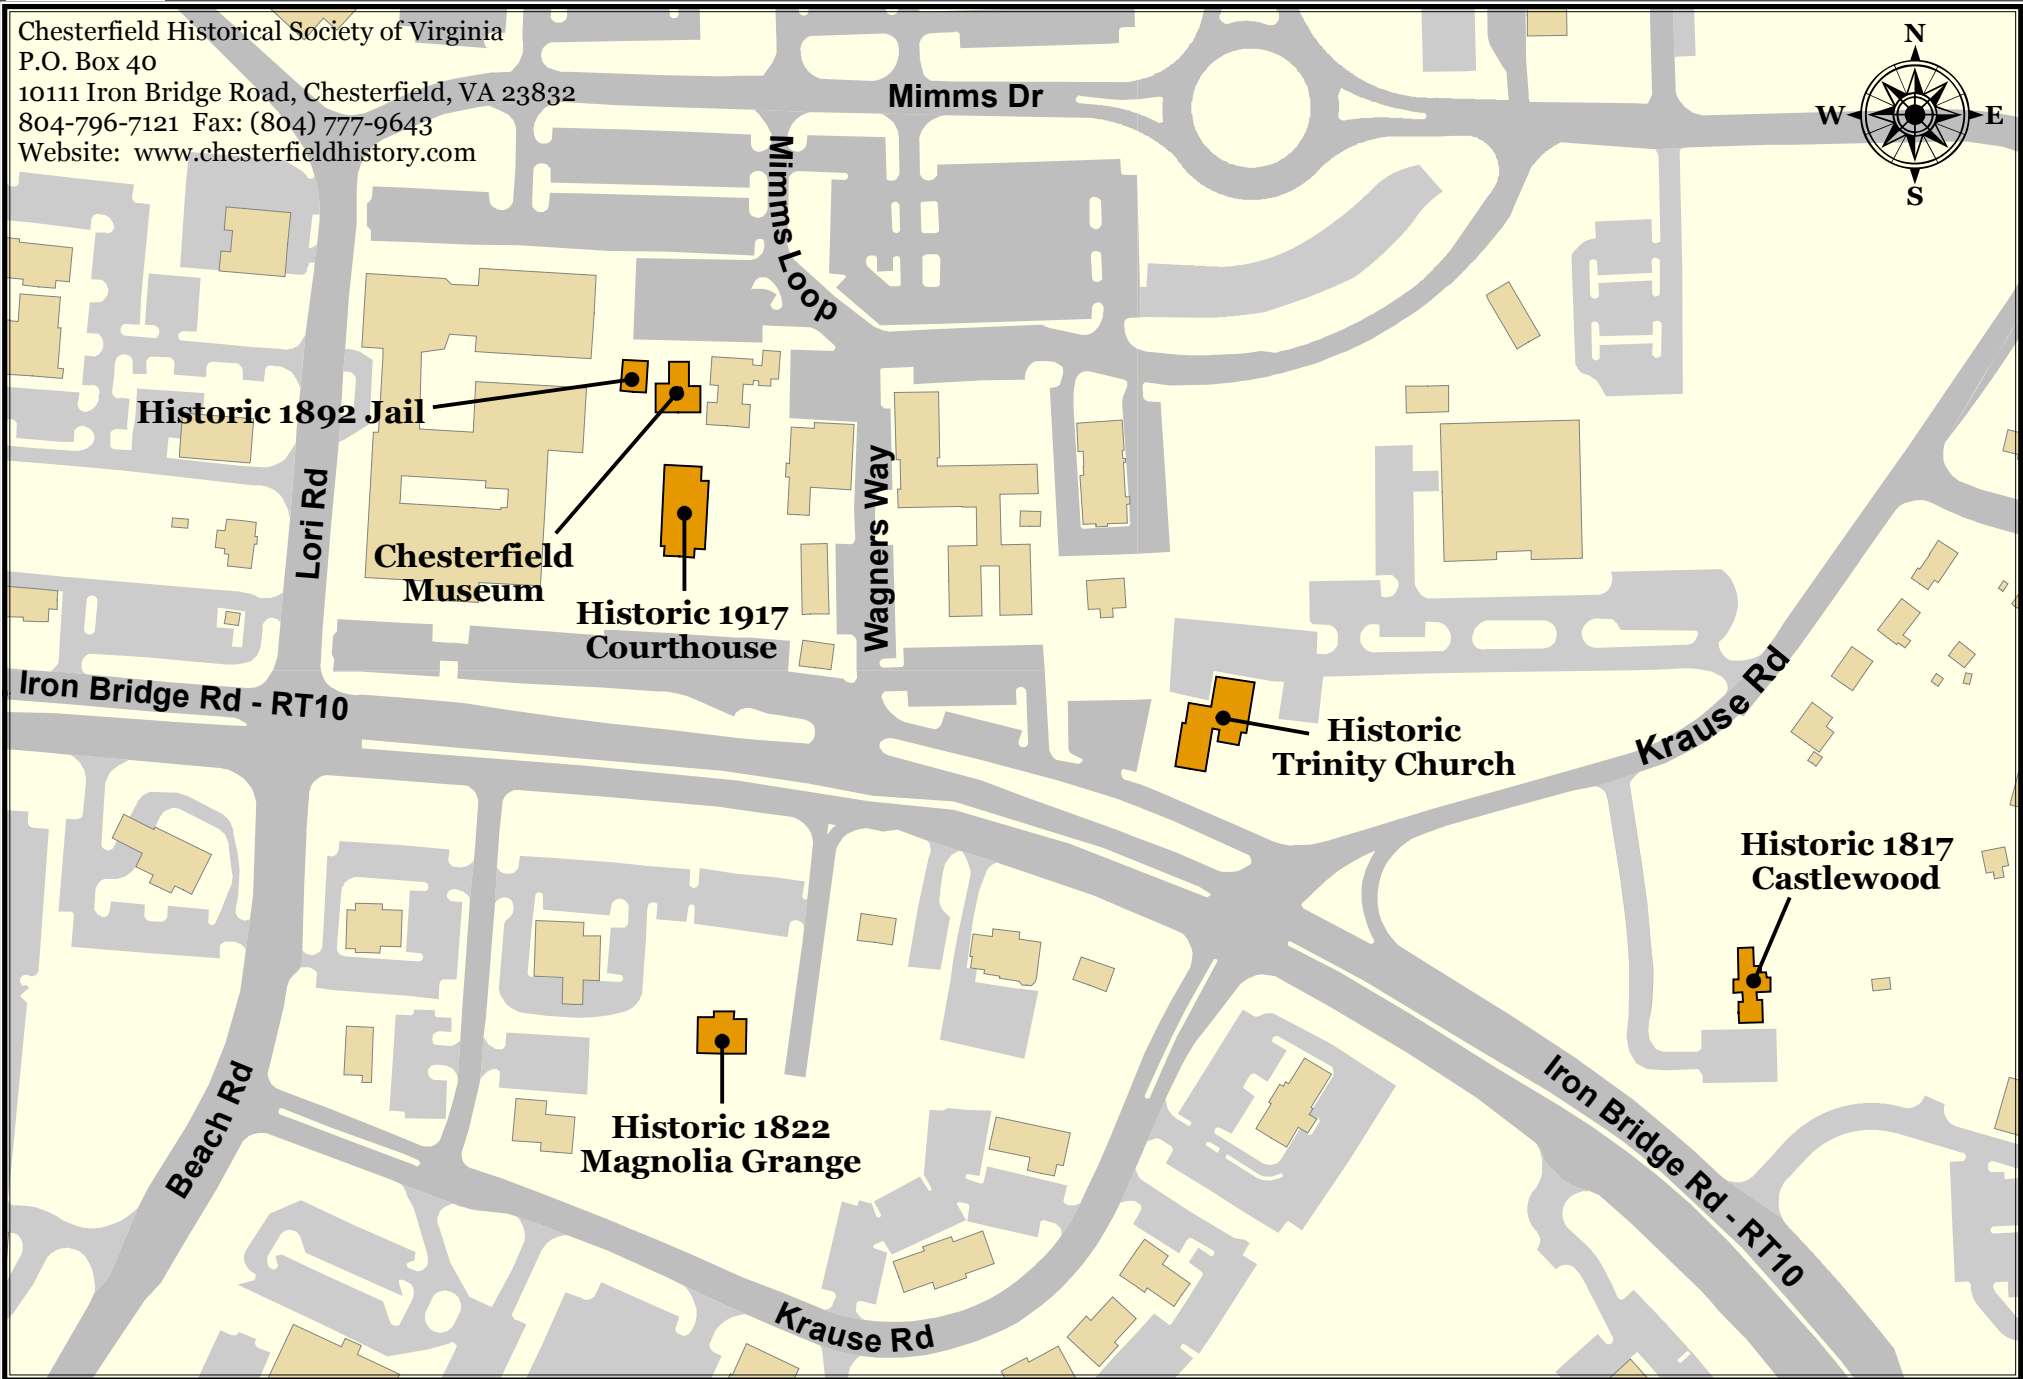

Historic 1892 Jail

Chesterfield Museum

Historic 1917 Courthouse

Historic Trinity Church

Historic 1822 Magnolia Grange

Historic 1817 Castlewood

Mimms Dr

Mimms Loop

Wagners Way

Lori Rd

Iron Bridge Rd - RT10

Beach Rd

Krause Rd

Iron Bridge Rd - RT10

Krause Rd